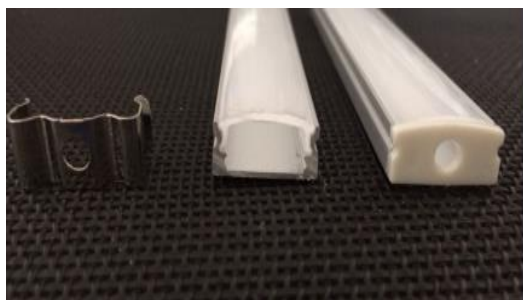

Features:

- surface type,
- 2-m lenght,
- anodized aluminium,
- dedicated accesories list,
- polycarbynte cover.

Dimmensions:

Technical data:

Model:	AL-ALPHA-SU-2m-ANODA
Lenght:	2m +/- 1%
Outer dimmension:	8 x 17,2mm
Max. LED strip width	10mm
Max. LED strip power	10W/m – max. 20h/day 15W/m – max. 6h/day
Montage:	- adhesive tape - screw - mouting bracket

Lista akcesoriów dodatkowych:

AL-ALPHA-OPAL-PC-2m	Polycarbynte click cover opal-milk, 2-m lenght
AL-ALPHA-SU-EC-GREY	Grey solid endcap
AL-ALPHA-SU-EC-GREY-O	Grey open endcap
AL-ALPHA-SU-MBm	Mounting bracket - metal