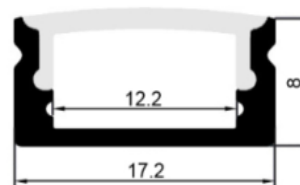

Features:

- surface type,
- 2-m lenght,
- anodized aluminium,
- dedicated accesories list,
- polycarbynte cover.

Dimmensions:

Technical data:

Model:	AL-ALPHA-SU-2m-ANODA
Lenght:	2m +/- 1%
Outer dimmension:	8 x 17,2mm
Max. LED strip width	10mm
Max. LED strip power	10W/m – max. 20h/day 15W/m – max. 6h/day
Montage:	- adhesive tape - screw - mouting bracket

Lista akcesoriów dodatkowych:

AL-ALPHA-OPAL-PC-2m	Polycarbynte click cover opal-milk, 2-m lenght
AL-ALPHA-SU-EC-GREY	Grey solid endcap
AL-ALPHA-SU-EC-GREY-O	Grey open endcap
AL-ALPHA-SU-MBm	Mounting bracket - metal