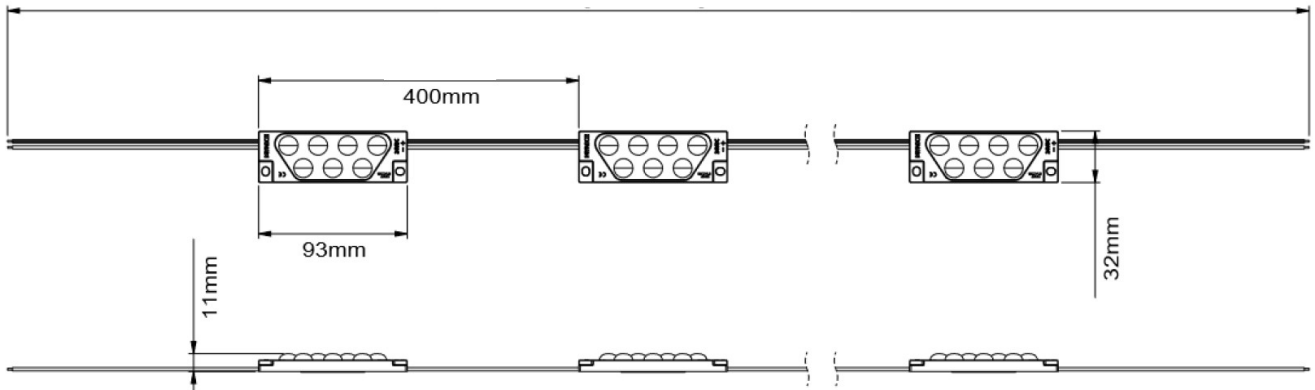

# BOXBack-OVAL-M-W

new generation LED module

|                    |                              |   |
|--------------------|------------------------------|---|
| <b>Supply</b>      | Rated voltage                | 24Vdc +/- 5%  |
|                    | Power consumption per module | 3W  |
|                    | Current per 1 module         | 0.125A  |
|                    | Chain power consumption      | 120W  |
| <b>Diodes</b>      | LED q-ty                     | Seol Semiconductor  |
|                    | Colour temp.                 | W-white (5500-7000K)  |
|                    | Flux                         | 465 lm (module)<br>18600 lm (chain)   |
|                    | Flux density                 | 155lm/W   |
|                    | Lens                         | 170°  |
|                    | Lifetime                     | L70B50 > 70k hrs  |
| <b>Connection</b>  | Soldering                    | Yes   |
|                    | Screw terminal               | Yes   |
| <b>Wires</b>       | Wire lenght                  | 307 mm  |
|                    | Module center lenght         | 400 mm  |
|                    | Wires                        | White-red (+)<br>White (-)  |
| <b>Environment</b> | IP protection                | IP 68   |
|                    | Temperature                  | Ambient: -25°C ... +55°C<br>Storage: -40°C ... +65°C<br>Max case temp: 80°C |
| <b>Dimmension</b>  | Height, width, lenght        | 11 x 32 x 93 mm   |
| <b>Montage</b>     | Adhesive tape                | Yes   |
|                    | Mounting screw               | Yes   |
|                    | Hole size                    | M3  |
| <b>Other</b>       | Case material                | ABS   |
|                    | Q-ty per meter               | 3pcs  |
| <b>Packing</b>     | Chain                        | 40pcs (16m)   |
|                    | Cartoon box                  | 360pcs (9 chains)   |

## DIMMENSION:

Unit: mm