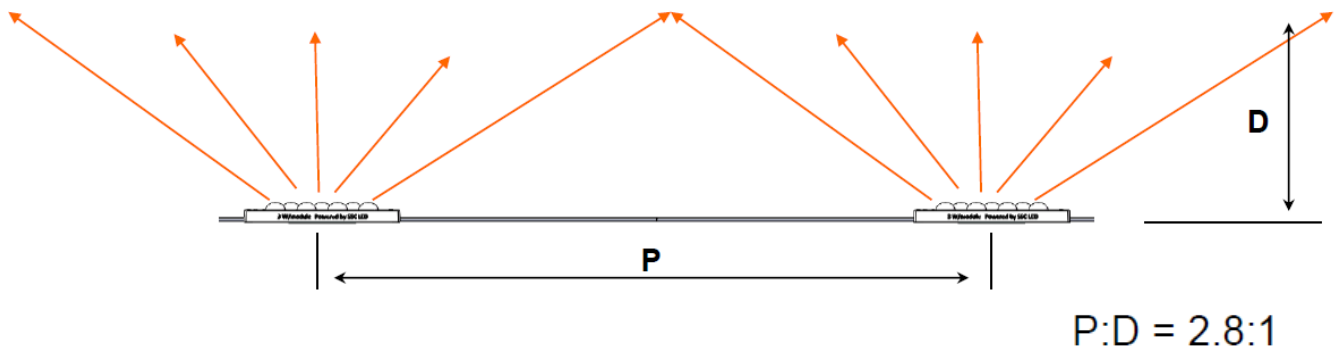

◆ TYPICAL APPLICATION