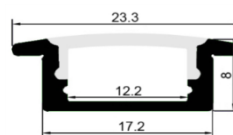

Features:

- Recessed/groove type,
- 2-m lenght,
- anodized aluminium,
- dedicated accesories list,
- polycarbonyte cover.

Dimmensions:

Technical data:

Model:	AL-ALPHA-RE-2m-ANODA
Lenght:	2m +/- 1%
Outer dimmension:	8 x 17,2 (23,3)mm
Max. LED strip width	10mm
Max. LED strip power	10W/m – max. 20h/day 15W/m – max. 6h/day
Montage:	- adhesive tape - screw - mouting bracket

Accesories list:

AL-ALPHA-OPAL-PC-2m	Polycarbonyte click cover opal-milk, 2-m lenght
AL-ALPHA-RE-EC-GREY-O	Grey open endcap
AL-ALPHA-RE-MBm	Mounting bracket - metal