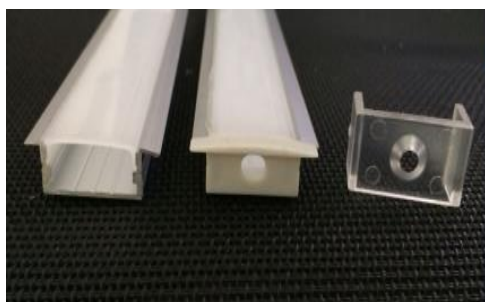

Features:

- Recessed/groove type,
- 2-m lenght,
- anodized aluminium,
- dedicated accesories list,
- polycarbonyte cover.

Dimmensions:

Technical data:

Model:	AL-ALPHA-RE-2m-ANODA
Lenght:	2m +/- 1%
Outer dimmension:	8 x 17,2 (23,3)mm
Max. LED strip width	10mm
Max. LED strip power	10W/m – max. 20h/day 15W/m – max. 6h/day
Montage:	- adhesive tape - screw - mouting bracket

Accesories list:

AL-ALPHA-OPAL-PC-2m	Polycarbonyte click cover opal-milk, 2-m lenght
AL-ALPHA-RE-EC-GREY-O	Grey open endcap
AL-ALPHA-RE-MBm	Mounting bracket - metal