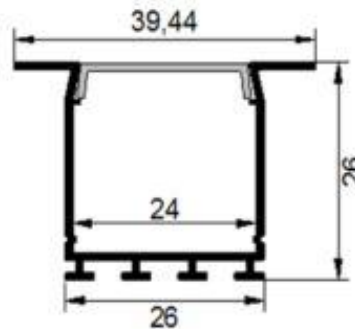

GAMMA SERIES aluminium for LED strips

Features:

- Recessed type
- linear Lighting design,
- 2-m lenght,
- anodized aluminum,
- special montage accesories,
- polycarbonate milk opal cover.

Dimmensions:

Technical information:

Model:	AL-GAMMA-RE-2m-ANODA
Lenght:	2m +/- 1%
Dimmensions:	26 x 26mm
LED strips width:	24mm (3x8mm, 2x10mm)
Max. Strip power:	30W/m – Lighting 20h/day
Montage:	- clips - screw (not in set)

Accesories:

AL-GAMMA-OPAL-PC-2m	MILK-OPAL polycarbonbyte cover, lenght 2m.	
AL-GAMMA-RE-EC-GREY-O	Grey endcap (open type)	
AL-GAMMA-FL180		Flat junction 180°
AL-GAMMA-FL90		Flat junction 90°
AL-GAMMA-FL120		Flat junction 120°
AL-GAMMA-AN90		Angle junction 90°