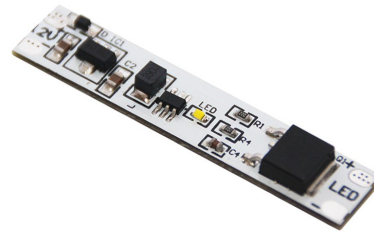

## ALU profile switch HE-WDL-2

- Suitable for 10mm alu profile
- ON/OFF function
- Touch mode
- LED Strips control

Model	Input voltage	Output voltage	Output power	Function
HE-WDL-2	12Vdc	12Vdc	60W/5A	ON/OFF bistable

Model	Dimension	Reaction	Adhesive tape
HE-WDL-2	3,3 x 9 x 47 mm	Touchable sensor	None

Dimension: