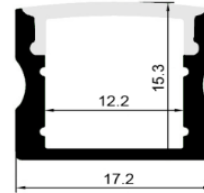

Features:

- surface type,
- 2-m lenght,
- anodized aluminium,
- dedicated accesories list,
- polycarbynte cover.

Dimmensions:

Dane techniczne:

Model:	AL-ALPHA-HI-2m-ANODA
Lenght:	2m +/- 1%
Outer dimmension:	17 x 17,2mm
Max. LED strip width	10mm
Max. LED strip power	10W/m – max. 20h/day 15W/m – max. 6h/day
Montage:	- adhesive tape - screw - mouting bracket

Accesories list:

AL-ALPHA-OPAL-PC-2m	Polycarbynte click cover opal-milk, 2-m lenght
AL-ALPHA-HI-GREY	Grey solid endcap
AL-ALPHA-HI-GREY-O	Grey open endcap
AL-ALPHA-HI-MBm	Mounting bracket - metal