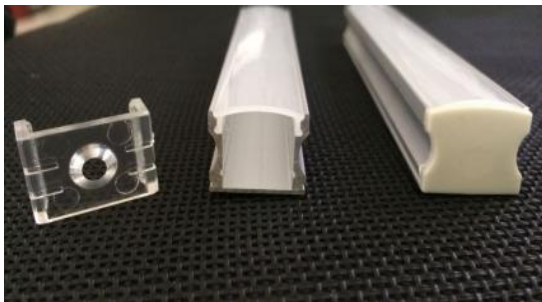

Features:

- surface type,
- 2-m lenght,
- anodized aluminium,
- dedicated accesories list,
- polycarbynte cover.

Dimmensions:

Dane techniczne:

Model:	AL-ALPHA-HI-2m-ANODA
Lenght:	2m +/- 1%
Outer dimmension:	17 x 17,2mm
Max. LED strip width	10mm
Max. LED strip power	10W/m – max. 20h/day 15W/m – max. 6h/day
Montage:	- adhesive tape - screw - mouting bracket

Accesories list:

AL-ALPHA-OPAL-PC-2m	Polycarbynte click cover opal-milk, 2-m lenght
AL-ALPHA-HI-GREY	Grey solid endcap
AL-ALPHA-HI-GREY-O	Grey open endcap
AL-ALPHA-HI-MBm	Mounting bracket - metal