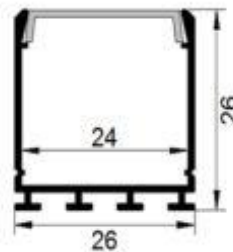

## Features:

- surface montage,
- Linear Lighting design,
- 2-m lenght,
- anodized aluminum,
- special montage accesories,
- polycarbynte milk opal cover.

## Dimmensions:

## Technical information:

Model:	<b>AL-GAMMA-SU-2m-ANODA</b>
Lenght:	2m +/- 1%
Dimmensions:	26 x 26mm
LED strips width:	24mm (3x8mm, 2x10mm)
Max. Strip power:	30W/m – Lighting 20h/day
Montage:	- clips - screw (not in set)