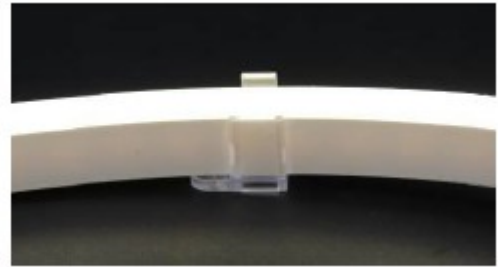

◆ Features:

- Flexible linear decorative light
- Bending 360deg – side and top view
- typical indoor application
- cuttable 2,5cm
- 5m reel
- up to 5y warranty
- Connection accessories
- Silicone cover

◆ Application:

- Neon tube light
- Signage letters
- Ships, yachts, trucks, foodtrucks
- Bathroom, SPA, pools

◆ Photo:

NEON SIGNAGE FLEX

	MODEL	MW-NS-0612-XX-12V	MW-NS-0816-XX-12V
Supply	Working voltage	12Vdc +/- 5%	
	Power consumption	9W/m 45W/5m reel	12W/m 60W/5m reel
Diodes	Wymiary diod	2835	
	Light colour (XX =)	XX = W - white (6000-8000K) XX = WW – warm white (3000K) XX = R – red XX = B – blue XX = G – green XX = P – pink XX = GY – golden-yellow XX = LY – lemon-yellow XX = IB – Iced Blue XX = RGB	
	Beam angle	300°	
	Flux	320lm (W)/m	350lm (W)/m
	Lifetime	L70B50 > 25 000 hours	
Wires	Lenght	150 mm	
	Description	Red-white (+) White (-) White (+), red, green,blue (-) / RGB	
Features	IP degree	IP 65 UV proof Salt air proof	
	Temperature	Working: -25°C ... +55°C Storage: -40°C ... +65°C	
Dimmension	Dimmension	6 x 12 mm	8 x 16 mm
	Cutable	25mm	
Assembly	Plastic clip	MW-NS-0612-MB-PC	MW-NS-0816-MB-PC
	Alu Clip	MW-NS-0612-MB-AC	MW-NS-0816-MB-AC
	Linear clips	MW-NS-0612-MB-LIN	MW-NS-0816-MB-LIN
End caps	Waterproof	MW-NS-0612-EC-XX-WP	MW-NS-0816-EC-XX-WP
	Waterproof with hole	MW-NS-0612-ECo-XX-WP	MW-NS-0816-ECo-XX-WP
	Indoor end cap	MW-NS-0612-EC-XX	MW-NS-0816-EC-XX
Others	Material	Silikon	
	Package	Reel 5m	

◆ APPLICATION

PLASTIC MOUNTING CLIP

ALUMINUM CLIP

ALUMINUM LINEAR ALYUMUNUM BRACKET

END CAP (8 COLOURS):

END CAPS WATERPROOF (8 COLOURS):

- WITHOUT HOLE
- WITH HOLE FOR WIRES