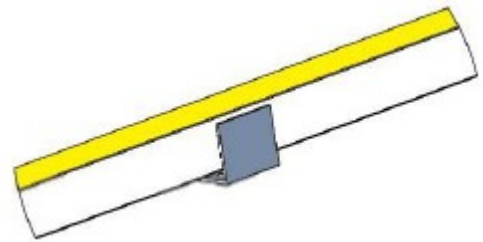

◆ Features:

- Flexible linear decorative light
- Bending 360deg – side and top view
- typical indoor application
- cuttable 2,5cm
- 5m reel
- up to 5y warranty
- Connection accessories
- Silicone cover

◆ Application:

- Neon tube light
- Signage letters
- Ships, yachts, trucks, foodtrucks
- Bathroom, SPA, pools

◆ Photo:

NEON SIGNAGE FLEX

	MODEL	MW-NS-0612-XX-12V	MW-NS-0816-XX-12V
Supply	Working voltage	12Vdc +/- 5%	
	Power consumption	9W/m 45W/5m reel	12W/m 60W/5m reel
Diodes	Wymiary diod	2835	
	Light colour (XX =)	XX = W - white (6000-8000K) XX = WW – warm white (3000K) XX = R – red XX = B – blue XX = G – green XX = P – pink XX = GY – golden-yellow XX = LY – lemon-yellow XX = IB – Iced Blue XX = RGB	
	Beam angle	300°	
	Flux	320lm (W)/m	350lm (W)/m
	Lifetime	L70B50 > 25 000 hours	
Wires	Lenght	150 mm	
	Description	Red-white (+) White (-) White (+), red, green,blue (-) / RGB	
Features	IP degree	IP 65 UV proof Salt air proof	
	Temperature	Working: -25°C ... +55°C Storage: -40°C ... +65°C	
Dimmension	Dimmension	6 x 12 mm	8 x 16 mm
	Cutable	25mm	
Assembly	Plastic clip	MW-NS-0612-MB-PC	MW-NS-0816-MB-PC
	Alu Clip	MW-NS-0612-MB-AC	MW-NS-0816-MB-AC
	Linear clips	MW-NS-0612-MB-LIN	MW-NS-0816-MB-LIN
End caps	Waterproof	MW-NS-0612-EC-XX-WP	MW-NS-0816-EC-XX-WP
	Waterproof with hole	MW-NS-0612-ECo-XX-WP	MW-NS-0816-ECo-XX-WP
	Indoor end cap	MW-NS-0612-EC-XX	MW-NS-0816-EC-XX
Others	Material	Silikon	
	Package	Reel 5m	

◆ APPLICATION

PLASTIC MOUNTING CLIP

ALUMINUM CLIP

ALUMINUM LINEAR ALYUMUNUM BRACKET

END CAP (8 COLOURS):

END CAPS WATERPROOF (8 COLOURS):

- WITHOUT HOLE
- WITH HOLE FOR WIRES