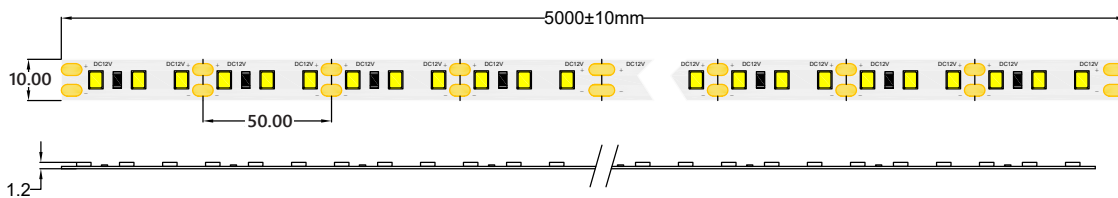

# HQS-12W-60LED-NW-12V

Professional Led Strip, 12 W/m

## TECHNICAL DETAILS

SUPPLY VOLTAGE	12 V ± 0.5 VDC
POWER	12 W/m
CURRENT	1 A/m
POWER PER REEL (5M)	60 W
COLOR TEMPERATURE	4000K
BEAM ANGLE	120°
LUMINOUS FLUX PER METER	1220 lm
CRI	80
MAXIMUM LENGTH FOR ONE SIDED SUPPLY	5 m
IP PROTECTION DEGREE	IP33
WORKING TEMPERATURE	-25°C ~ 50°C
STORAGE TEMPERATURE	-25°C ~ 60°C
LED QTY (PER METER)	60 LEDs/m
WIDTH PCB	10 mm
CUT SECTION	50 mm
CONNECTION WIRE	2 x AWG20 (0.52 mm <sup>2</sup> ) stranded wire, length = 140 mm: V+: red: V:-black
DIMENSIONS (L * W * H)	5000 x 10 x 1.2 mm
PACKING	5 m /roll (bag); 50 pcs / ctn; ctn dimensions: 45 x 25 x 25.6 cm

CONNECTORS PCB Width 10 mm

CLICK-10A

CLICK-10B

CLICK-10C

**MW LIGHTING**

HQS-12W-60LED-NW-12V

**6**  
kWh/1000h

2019/2015