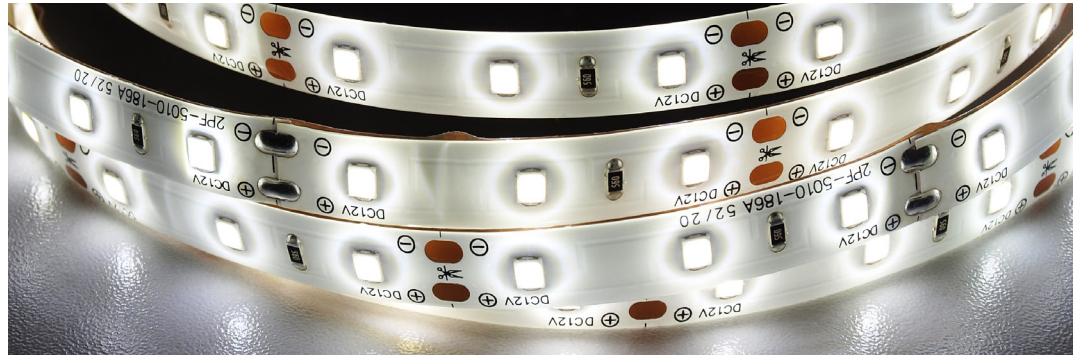

# HQS-12W-60LED-NW-12V

Professional Led Strip, 12 W/m

## TECHNICAL DETAILS

SUPPLY VOLTAGE	12 V ± 0.5 VDC
POWER	12 W/m
CURRENT	1 A/m
POWER PER REEL (5M)	60 W
COLOR TEMPERATURE	4000K
BEAM ANGLE	120°
LUMINOUS FLUX PER METER	1220 lm
CRI	80
MAXIMUM LENGTH FOR ONE SIDED SUPPLY	5 m
IP PROTECTION DEGREE	IP33
WORKING TEMPERATURE	-25°C ~ 50°C
STORAGE TEMPERATURE	-25°C ~ 60°C
LED QTY (PER METER)	60 LEDs/m
WIDTH PCB	10 mm
CUT SECTION	50 mm
CONNECTION WIRE	2 x AWG20 (0.52 mm <sup>2</sup> ) stranded wire, length = 140 mm: V+: red: V:-black
DIMENSIONS (L * W * H)	5000 x 10 x 1.2 mm
PACKING	5 m /roll (bag); 50 pcs / ctn; ctn dimensions: 45 x 25 x 25.6 cm

CONNECTORS PCB Width 10 mm

CLICK-10A

CLICK-10B

CLICK-10C

**MW LIGHTING**

HQS-12W-60LED-NW-12V

**6**  
kWh/1000h

2019/2015