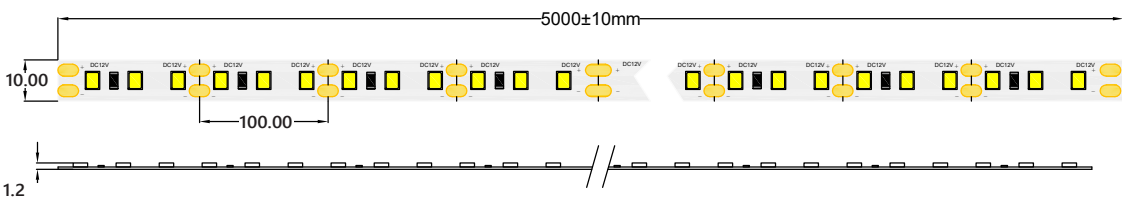

HQS-12W-60LED-NW-24V

Professional Led Strip, 12 W/m

TECHNICAL DETAILS

SUPPLY VOLTAGE	24 V ± 0.5 VDC
POWER	12 W/m
CURRENT	0.5 A/m
POWER PER REEL (5M)	60 W
COLOR TEMPERATURE	4000K
BEAM ANGLE	120°
LUMINOUS FLUX PER METER	1180 lm
CRI	80
MAXIMUM LENGTH FOR ONE SIDED SUPPLY	5 m
IP PROTECTION DEGREE	IP33
WORKING TEMPERATURE	-25°C ~ 50°C
STORAGE TEMPERATURE	-25°C ~ 60°C
LED QTY (PER METER)	60 LEDs/m
WIDTH PCB	10 mm
CUT SECTION	100 mm
CONNECTION WIRE	2 x AWG20 (0.52 mm ²) stranded wire, length = 140 mm: V+: red: V:-black
DIMENSIONS (L * W * H)	5000 x 10 x 1.2 mm
PACKING	5 m /roll (bag); 50 pcs / ctn; ctn dimensions: 45 x 25 x 25.6 cm

CONNECTORS PCB Width 10 mm

CLICK-10A

CLICK-10B

CLICK-10C

MW LIGHTING
HQS-12W-60LED-NW-24V

6
kWh/1000h

2019/2015