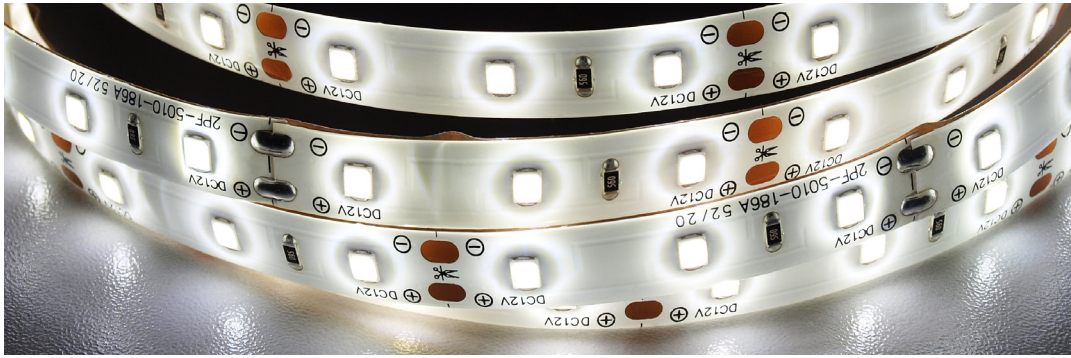

HQS-12W-60LED-NW-24V

Professional Led Strip, 12 W/m

TECHNICAL DETAILS

SUPPLY VOLTAGE	24 V ± 0.5 VDC
POWER	12 W/m
CURRENT	0.5 A/m
POWER PER REEL (5M)	60 W
COLOR TEMPERATURE	4000K
BEAM ANGLE	120°
LUMINOUS FLUX PER METER	1180 lm
CRI	80
MAXIMUM LENGTH FOR ONE SIDED SUPPLY	5 m
IP PROTECTION DEGREE	IP33
WORKING TEMPERATURE	-25°C ~ 50°C
STORAGE TEMPERATURE	-25°C ~ 60°C
LED QTY (PER METER)	60 LEDs/m
WIDTH PCB	10 mm
CUT SECTION	100 mm
CONNECTION WIRE	2 x AWG20 (0.52 mm ²) stranded wire, length = 140 mm: V+: red: V:-black
DIMENSIONS (L * W * H)	5000 x 10 x 1.2 mm
PACKING	5 m /roll (bag); 50 pcs / ctn; ctn dimensions: 45 x 25 x 25.6 cm

CONNECTORS PCB Width 10 mm

CLICK-10A

CLICK-10B

CLICK-10C

MW LIGHTING
HQS-12W-60LED-NW-24V

6
kWh/1000h

2019/2015