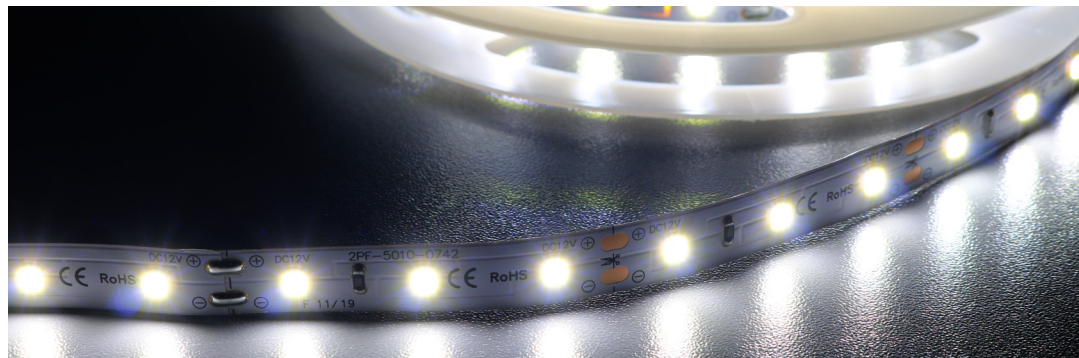

HQS-12W-60LED-W-WP-12V

Professional Led Strip, 12 W/m

TECHNICAL DETAILS

SUPPLY VOLTAGE	12 V ± 0.5 VDC
POWER	12 W/m
CURRENT	1 A/m
POWER PER REEL (5M)	60 W
COLOR TEMPERATURE	6500K
BEAM ANGLE	120°
LUMINOUS FLUX PER METER	1240 lm
CRI	80
MAXIMUM LENGTH FOR ONE SIDED SUPPLY	5 m
IP PROTECTION DEGREE	IP64
WORKING TEMPERATURE	-25°C ~ 50°C
STORAGE TEMPERATURE	-25°C ~ 60°C
LED QTY (PER METER)	60 LEDs/m
WIDTH PCB	10 mm
CUT SECTION	50 mm
CONNECTION WIRE	2 x AWG20 (0.52 mm ²) stranded wire, length = 140 mm: V+: red: V:-black
DIMENSIONS (L * W * H)	5000 x 10 x 1.26 mm
PACKING	5 m /roll (bag); 50 pcs / ctn; ctn dimensions: 45 x 25 x 25.6 cm

CONNECTORS PCB Width 10 mm

CLICK-10A-WP

CLICK-10B-WP

CLICK-10C-WP

MW LIGHTING
HQS-12W-60LED-W-WP-12V

6
kWh/1000h

2019/2015