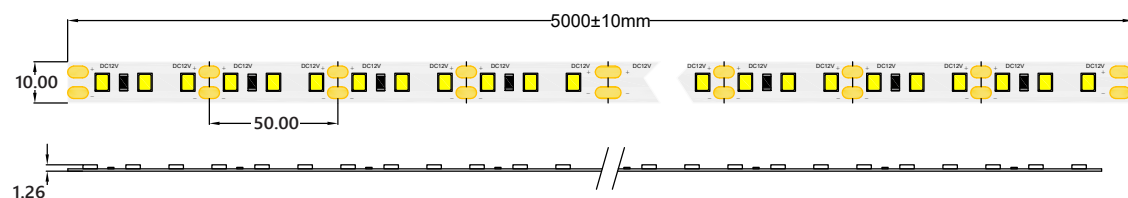

HQS-12W-60LED-W-WP-12V

Professional Led Strip, 12 W/m

TECHNICAL DETAILS

SUPPLY VOLTAGE	12 V ± 0.5 VDC
POWER	12 W/m
CURRENT	1 A/m
POWER PER REEL (5M)	60 W
COLOR TEMPERATURE	6500K
BEAM ANGLE	120°
LUMINOUS FLUX PER METER	1240 lm
CRI	80
MAXIMUM LENGTH FOR ONE SIDED SUPPLY	5 m
IP PROTECTION DEGREE	IP64
WORKING TEMPERATURE	-25°C ~ 50°C
STORAGE TEMPERATURE	-25°C ~ 60°C
LED QTY (PER METER)	60 LEDs/m
WIDTH PCB	10 mm
CUT SECTION	50 mm
CONNECTION WIRE	2 x AWG20 (0.52 mm ²) stranded wire, length = 140 mm: V+: red: V:-black
DIMENSIONS (L * W * H)	5000 x 10 x 1.26 mm
PACKING	5 m /roll (bag); 50 pcs / ctn; ctn dimensions: 45 x 25 x 25.6 cm

CONNECTORS PCB Width 10 mm

CLICK-10A-WP

CLICK-10B-WP

CLICK-10C-WP

MW LIGHTING
HQS-12W-60LED-W-WP-12V

6
kWh/1000h

2019/2015