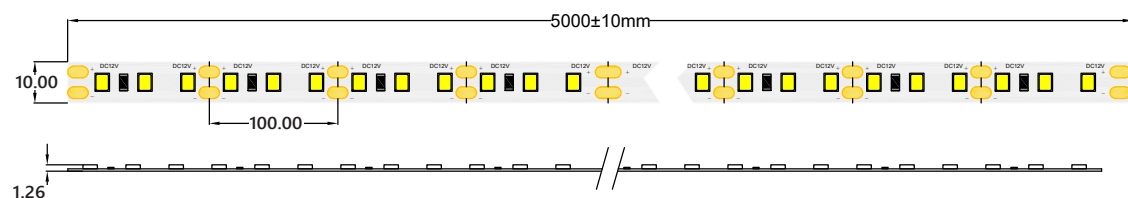

HQS-12W-60LED-W-WP-24V

Professional Led Strip, 12 W/m

TECHNICAL DETAILS

SUPPLY VOLTAGE	24 V ± 0.5 VDC
POWER	12 W/m
CURRENT	0.5 A/m
POWER PER REEL (5M)	60 W
COLOR TEMPERATURE	6500K
BEAM ANGLE	120°
LUMINOUS FLUX PER METER	1220 lm
CRI	80
MAXIMUM LENGTH FOR ONE SIDED SUPPLY	5 m
IP PROTECTION DEGREE	IP64
WORKING TEMPERATURE	-25°C ~ 50°C
STORAGE TEMPERATURE	-25°C ~ 60°C
LED QTY (PER METER)	60 LEDs/m
WIDTH PCB	10 mm
CUT SECTION	100 mm
CONNECTION WIRE	2 x AWG20 (0.52 mm ²) stranded wire, length = 140 mm: V+: red: V:-black
DIMENSIONS (L * W * H)	5000 x 10 x 1.26 mm
PACKING	5 m /roll (bag); 50 pcs / ctn; ctn dimensions: 45 x 25 x 25.6 cm

CONNECTORS PCB Width 10 mm

CLICK-10A-WP

CLICK-10B-WP

CLICK-10C-WP

MW LIGHTING
HQS-12W-60LED-W-WP-24V

6 kWh/1000h

2019/2015