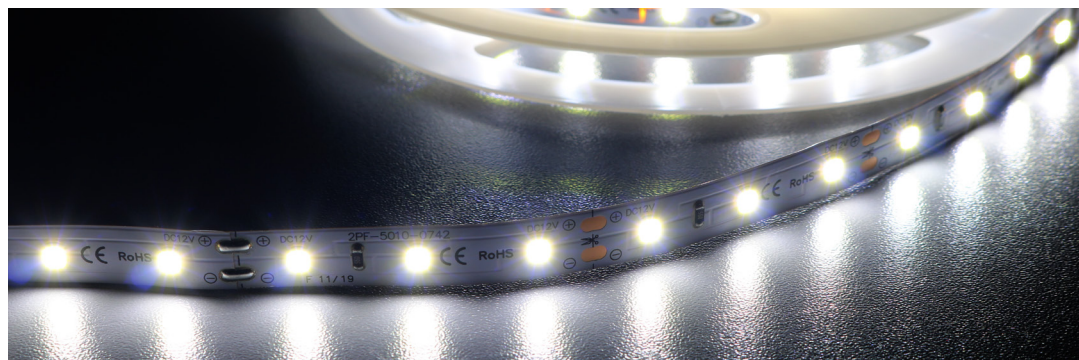

HQS-12W-60LED-W-WP-24V

Professional Led Strip, 12 W/m

TECHNICAL DETAILS

SUPPLY VOLTAGE	24 V ± 0.5 VDC
POWER	12 W/m
CURRENT	0.5 A/m
POWER PER REEL (5M)	60 W
COLOR TEMPERATURE	6500K
BEAM ANGLE	120°
LUMINOUS FLUX PER METER	1220 lm
CRI	80
MAXIMUM LENGTH FOR ONE SIDED SUPPLY	5 m
IP PROTECTION DEGREE	IP64
WORKING TEMPERATURE	-25°C ~ 50°C
STORAGE TEMPERATURE	-25°C ~ 60°C
LED QTY (PER METER)	60 LEDs/m
WIDTH PCB	10 mm
CUT SECTION	100 mm
CONNECTION WIRE	2 x AWG20 (0.52 mm ²) stranded wire, length = 140 mm: V+: red: V:-black
DIMENSIONS (L * W * H)	5000 x 10 x 1.26 mm
PACKING	5 m /roll (bag); 50 pcs / ctn; ctn dimensions: 45 x 25 x 25.6 cm

CONNECTORS PCB Width 10 mm

CLICK-10A-WP

CLICK-10B-WP

CLICK-10C-WP

MW LIGHTING
HQS-12W-60LED-W-WP-24V

6 kWh/1000h

2019/2015