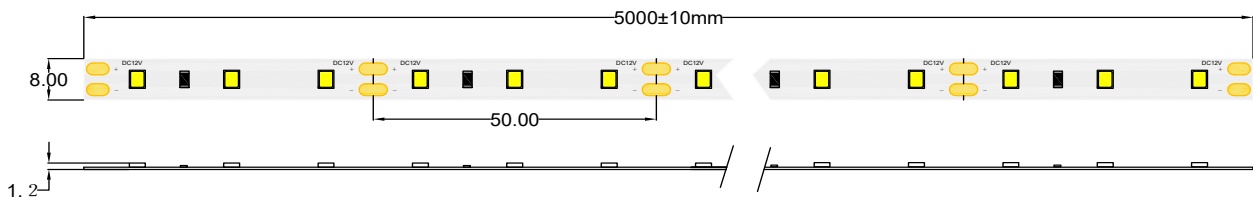

HQS-6W-60LED-CW-12V

Professional Led Strip, 6 W/m

TECHNICAL DETAILS

SUPPLY VOLTAGE	12 V ± 0.5 VDC
POWER	6 W/m
CURRENT	0.5 A/m
POWER PER REEL (5M)	30 W
COLOR TEMPERATURE	14000K
BEAM ANGLE	120°
LUMINOUS FLUX PER METER	602 lm
CRI	80
MAXIMUM LENGTH FOR ONE SIDED SUPPLY	5 m
IP PROTECTION DEGREE	IP33
WORKING TEMPERATURE	-25°C ~ 50°C
STORAGE TEMPERATURE	-25°C ~ 60°C
LED QTY (PER METER)	60 LEDs/m
WIDTH PCB	8 mm
CUT SECTION	50 mm
CONNECTION WIRE	2 x AWG20 (0.52 mm ²) stranded wire, length = 140 mm: V+: red: V:-black
DIMENSIONS (L * W * H)	5000 x 8 x 2 mm
PACKING	5 m /roll (bag); 60 pcs / ctn; ctn dimensions: 45 x 25 x 25.6 cm

CONNECTORS PCB Width 8 mm

CLICK-8A

CLICK-8B

CLICK-8C