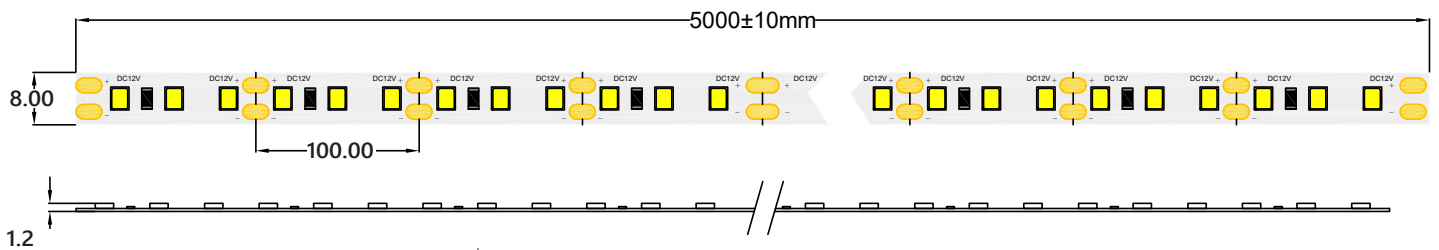

HQS-6W-60LED-CW-24V

Professional Led Strip, 6 W/m

TECHNICAL DETAILS

SUPPLY VOLTAGE	24 V ± 0.5 VDC
POWER	6 W/m
CURRENT	0.25 A/m
POWER PER REEL (5M)	30 W
COLOR TEMPERATURE	14000K
BEAM ANGLE	120°
LUMINOUS FLUX PER METER	602 lm
CRI	80
MAXIMUM LENGTH FOR ONE SIDED SUPPLY	5 m
IP PROTECTION DEGREE	IP33
WORKING TEMPERATURE	-25°C ~ 50°C
STORAGE TEMPERATURE	-25°C ~ 60°C
LED QTY (PER METER)	60 LEDs/m
WIDTH PCB	8 mm
CUT SECTION	100 mm
CONNECTION WIRE	2 x AWG20 (0.52 mm ²) stranded wire, length = 140 mm: V+: red: V:-black
DIMENSIONS (L * W * H)	5000 x 8 x 1.2 mm
PACKING	5 m /roll (bag); 60 pcs / ctn; ctn dimensions: 45 x 25 x 25.6 cm

CONNECTORS PCB Width 8 mm

CLICK-8A

CLICK-8B

CLICK-8C