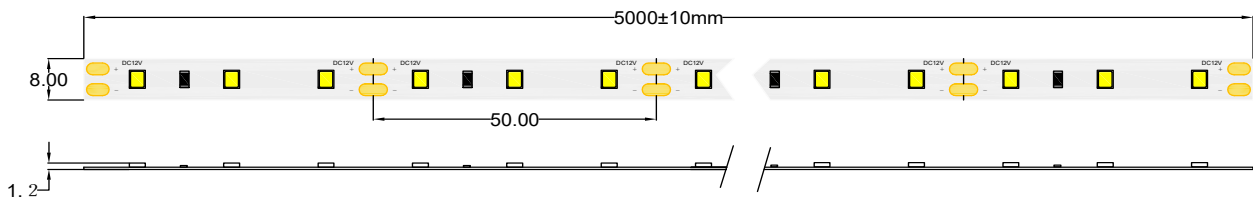

# HQS-6W-60LED-CW-WP-12V

Professional Led Strip, 6 W/m

## TECHNICAL DETAILS

SUPPLY VOLTAGE	12 V ± 0.5 VDC
POWER	6 W/m
CURRENT	0.5 A/m
POWER PER REEL (5M)	30 W
COLOR TEMPERATURE	14000K
BEAM ANGLE	120°
LUMINOUS FLUX PER METER	600 lm
CRI	80
MAXIMUM LENGTH FOR ONE SIDED SUPPLY	5 m
IP PROTECTION DEGREE	IP64
WORKING TEMPERATURE	-25°C ~ 50°C
STORAGE TEMPERATURE	-25°C ~ 60°C
LED QTY (PER METER)	60 LEDs/m
WIDTH PCB	8 mm
CUT SECTION	50 mm
CONNECTION WIRE	2 x AWG20 (0.52 mm <sup>2</sup> ) stranded wire, length = 140 mm: V+: red: V:-black
DIMENSIONS (L * W * H)	5000 x 8 x 2 mm
PACKING	5 m /roll (bag); 60 pcs / ctn; ctn dimensions: 45 x 25 x 26.6 cm

CONNECTORS PCB Width 8 mm

CLICK-8A-WP

CLICK-8B-WP

CLICK-8C-WP