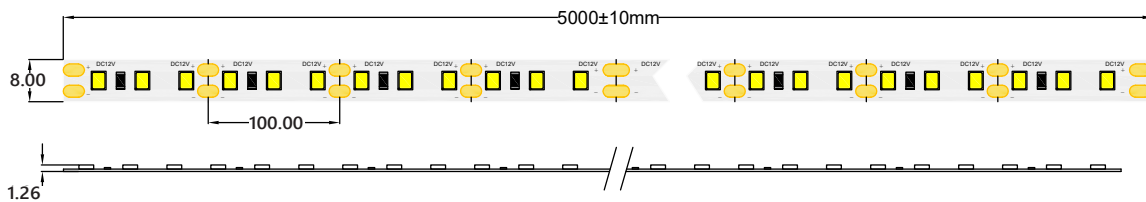

HQS-6W-60LED-W-WP-24V

Professional Led Strip, 6 W/m

TECHNICAL DETAILS

SUPPLY VOLTAGE	24 V ± 0.5 VDC
POWER	6 W/m
CURRENT	0.25 A/m
POWER PER REEL (5M)	30 W
COLOR TEMPERATURE	6500K
BEAM ANGLE	120°
LUMINOUS FLUX PER METER	660 lm
CRI	80
MAXIMUM LENGTH FOR ONE SIDED SUPPLY	5 m
IP PROTECTION DEGREE	IP64
WORKING TEMPERATURE	-25°C ~ 50°C
STORAGE TEMPERATURE	-25°C ~ 60°C
LED QTY (PER METER)	60 LEDs/m
WIDTH PCB	8 mm
CUT SECTION	100 mm
CONNECTION WIRE	2 x AWG20 (0.52 mm ²) stranded wire, length = 140 mm: V+: red: V:-black
DIMENSIONS (L * W * H)	5000 x 8 x 1.26 mm
PACKING	5 m /roll (bag); 60 pcs / ctn; ctn dimensions: 45 x 25 x 25.6 cm

MW LIGHTING

HQS-6W-60LED-W-WP-24V

CONNECTORS PCB Width 8 mm

CLICK-8A-WP

CLICK-8B-WP

CLICK-8C-WP

3
kWh/1000h

2019/2015