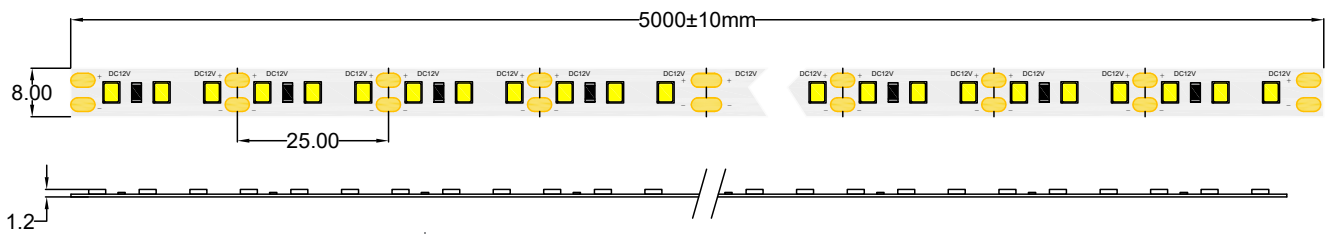

HQS-9.6W-120LED-CW-12V

Professional Led Strip, 9.6 W/m

TECHNICAL DETAILS

SUPPLY VOLTAGE	12 V ± 0.5 VDC
POWER	9.6 W/m
CURRENT	0.8 A/m
POWER PER REEL (5M)	48 W
COLOR TEMPERATURE	14000K
BEAM ANGLE	120°
LUMINOUS FLUX PER METER	985 lm
CRI	80
MAXIMUM LENGTH FOR ONE SIDED SUPPLY	5 m
IP PROTECTION DEGREE	IP33
WORKING TEMPERATURE	-25°C ~ 50°C
STORAGE TEMPERATURE	-25°C ~ 60°C
LED QTY (PER METER)	120 LEDs/m
WIDTH PCB	8 mm
CUT SECTION	25 mm
CONNECTION WIRE	2 x AWG20 (0.52 mm ²) stranded wire, length = 140 mm: V+: red: V:-black
DIMENSIONS (L * W * H)	5000 x 8 x 1.2 mm
PACKING	5 m /roll (bag); 60 pcs / ctn; ctn dimensions: 45 x 25 x 25.6 cm

CONNECTORS PCB Width 8 mm

CLICK-8A

CLICK-8B

CLICK-8C