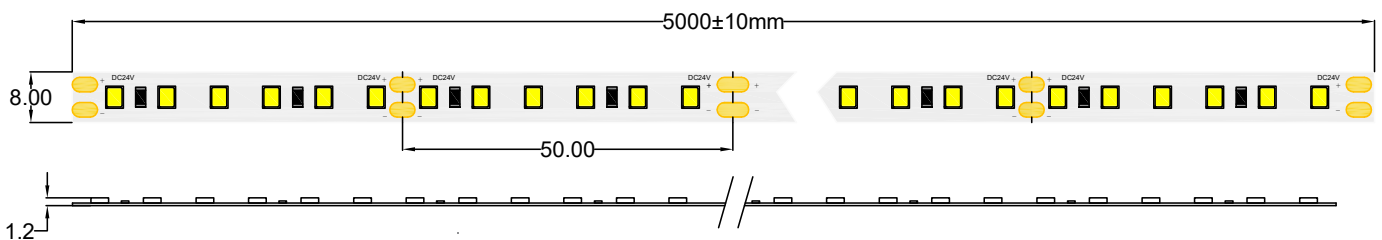

HQS-9.6W-120LED-CW-24V

Professional Led Strip, 9.6 W/m

TECHNICAL DETAILS

SUPPLY VOLTAGE	24 V ± 0.5 VDC
POWER	9.6 W/m
CURRENT	0.4 A/m
POWER PER REEL (5M)	48 W
COLOR TEMPERATURE	14000K
BEAM ANGLE	120°
LUMINOUS FLUX PER METER	985 lm
CRI	80
MAXIMUM LENGTH FOR ONE SIDED SUPPLY	5 m
IP PROTECTION DEGREE	IP33
WORKING TEMPERATURE	-25°C ~ 50°C
STORAGE TEMPERATURE	-25°C ~ 60°C
LED QTY (PER METER)	120 LEDs/m
WIDTH PCB	8 mm
CUT SECTION	50 mm
CONNECTION WIRE	2 x AWG20 (0.52 mm ²) stranded wire, length = 140 mm: V+: red: V:-black
DIMENSIONS (L * W * H)	5000 x 8 x 1.2 mm
PACKING	5 m /roll (bag); 60 pcs / ctn; ctn dimensions: 45 x 25 x 25.6 cm

CONNECTORS PCB Width 8 mm

CLICK-8A

CLICK-8B

CLICK-8C