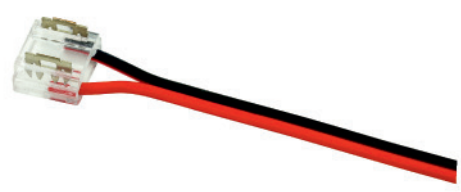

# UQS-COB-12W-W-24V

Professional Led Strip, 12 W/m

## TECHNICAL DETAILS

SUPPLY VOLTAGE	24 V ± 0.5 VDC
POWER	12 W/m
CURRENT	0.5 A/m
POWER PER REEL (5M)	60 W
COLOR TEMPERATURE	6500K
BEAM ANGLE	180°
LUMINOUS FLUX PER METER	1160 lm
CRI	90
MAXIMUM LENGTH FOR ONE SIDED SUPPLY	5 m
IP PROTECTION DEGREE	IP20
WORKING TEMPERATURE	-20°C ~ 50°C
STORAGE TEMPERATURE	-30°C ~ 80°C
LED QTY (PER METER)	480 LEDs/m
WIDTH PCB	10 mm
CUT SECTION	50 mm
CONNECTION WIRE	2 x AWG20 (0.52 mm <sup>2</sup> ) stranded wire, length = 360 mm: V+: red: V:-black
DIMENSIONS (L * W * H)	5004 x 10 x 2.2 mm
PACKING	5 m /roll (bag); 50 pcs / ctn; ctn dimensions: 45 x 45 x 26.5 cm

CONNECTORS PCB Width 10 mm

UQS-COB-12W-SS

UQS-COB-12W-CS

**ENERGY**  
MW LIGHTING  
UQS-COB-12W-W-24V

A  
B  
C  
D  
E  
F  
G

6 kWh/1000h

2019/2015