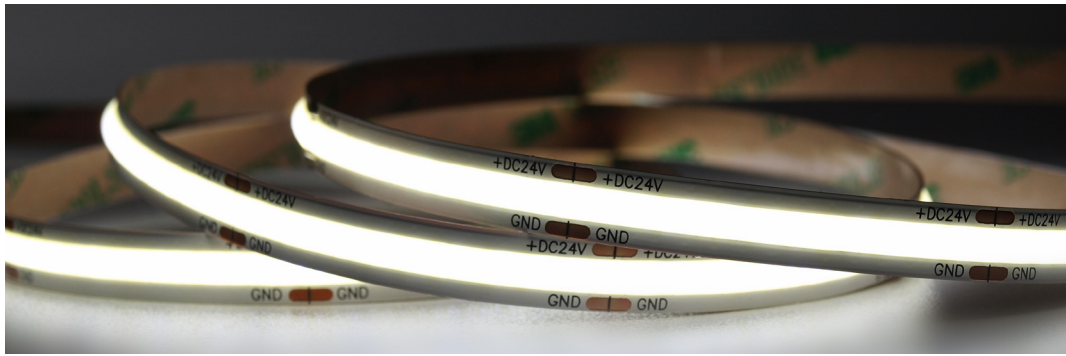

# UQS-COB-12W-W-24V

Professional Led Strip, 12 W/m

## TECHNICAL DETAILS

SUPPLY VOLTAGE	24 V ± 0.5 VDC
POWER	12 W/m
CURRENT	0.5 A/m
POWER PER REEL (5M)	60 W
COLOR TEMPERATURE	6500K
BEAM ANGLE	180°
LUMINOUS FLUX PER METER	1160 lm
CRI	90
MAXIMUM LENGTH FOR ONE SIDED SUPPLY	5 m
IP PROTECTION DEGREE	IP20
WORKING TEMPERATURE	-20°C ~ 50°C
STORAGE TEMPERATURE	-30°C ~ 80°C
LED QTY (PER METER)	480 LEDs/m
WIDTH PCB	10 mm
CUT SECTION	50 mm
CONNECTION WIRE	2 x AWG20 (0.52 mm <sup>2</sup> ) stranded wire, length = 360 mm: V+: red: V:-black
DIMENSIONS (L * W * H)	5004 x 10 x 2.2 mm
PACKING	5 m /roll (bag); 50 pcs / ctn; ctn dimensions: 45 x 45 x 26.5 cm

CONNECTORS PCB Width 10 mm

UQS-COB-12W-SS

UQS-COB-12W-CS

**ENERGY**  
MW LIGHTING  
UQS-COB-12W-W-24V

A  
B  
C  
D  
E  
F  
G

6 kWh/1000h

2019/2015