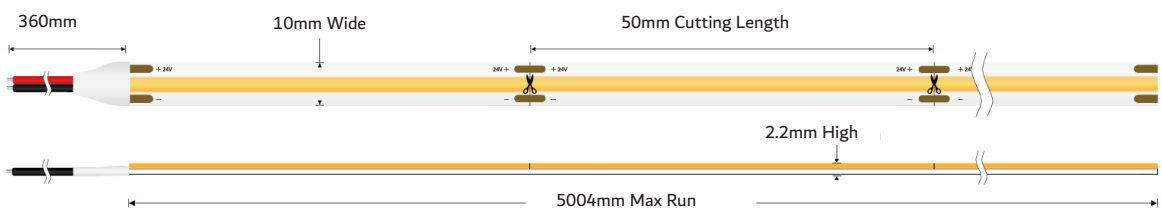

# UQS-COB-12W-W-24V

Professional Led Strip, 12 W/m

## TECHNICAL DETAILS

SUPPLY VOLTAGE	24 V ± 0.5 VDC
POWER	12 W/m
CURRENT	0.5 A/m
POWER PER REEL (5M)	60 W
COLOR TEMPERATURE	6500K
BEAM ANGLE	180°
LUMINOUS FLUX PER METER	1160 lm
CRI	90
MAXIMUM LENGTH FOR ONE SIDED SUPPLY	5 m
IP PROTECTION DEGREE	IP20
WORKING TEMPERATURE	-20°C ~ 50°C
STORAGE TEMPERATURE	-30°C ~ 80°C
LED QTY (PER METER)	480 LEDs/m
WIDTH PCB	10 mm
CUT SECTION	50 mm
CONNECTION WIRE	2 x AWG20 (0.52 mm <sup>2</sup> ) stranded wire, length = 360 mm: V+: red: V:-black
DIMENSIONS (L * W * H)	5004 x 10 x 2.2 mm
PACKING	5 m /roll (bag); 50 pcs / ctn; ctn dimensions: 45 x 45 x 26.5 cm

CONNECTORS PCB Width 10 mm

UQS-COB-12W-SS

UQS-COB-12W-CS

**ENERGY**  
MW LIGHTING  
UQS-COB-12W-W-24V

A  
B  
C  
D  
E  
F  
G

6 kWh/1000h

2019/2015