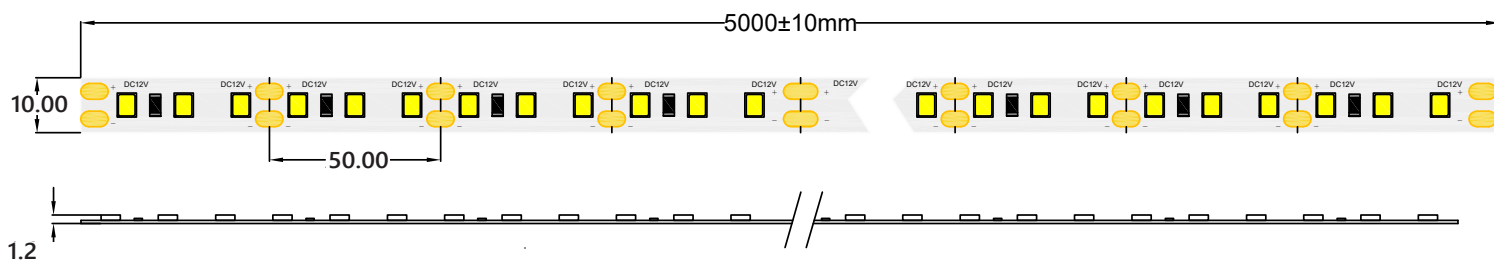

HQS-12W-60LED-CW-12V

Professional Led Strip, 12 W/m

TECHNICAL DETAILS

SUPPLY VOLTAGE	12 V ± 0.5 VDC
POWER	12 W/m
CURRENT	1 A/m
POWER PER REEL (5M)	60 W
COLOR TEMPERATURE	14000K
BEAM ANGLE	120°
LUMINOUS FLUX PER METER	1150 lm
CRI	80
MAXIMUM LENGTH FOR ONE SIDED SUPPLY	5 m
IP PROTECTION DEGREE	IP33
WORKING TEMPERATURE	-25°C ~ 50°C
STORAGE TEMPERATURE	-25°C ~ 60°C
LED QTY (PER METER)	60 LEDs/m
WIDTH PCB	10 mm
CUT SECTION	50 mm
CONNECTION WIRE	2 x AWG20 (0.52 mm ²) stranded wire, length = 140 mm: V+: red: V:-black
DIMENSIONS (L * W * H)	5000 x 10 x 1.2 mm
PACKING	5 m /roll (bag); 50 pcs / ctn; ctn dimensions: 45 x 25 x 25.6 cm

CONNECTORS PCB Width 10 mm

CLICK-10A-WP

CLICK-10B-WP

CLICK-10C-WP