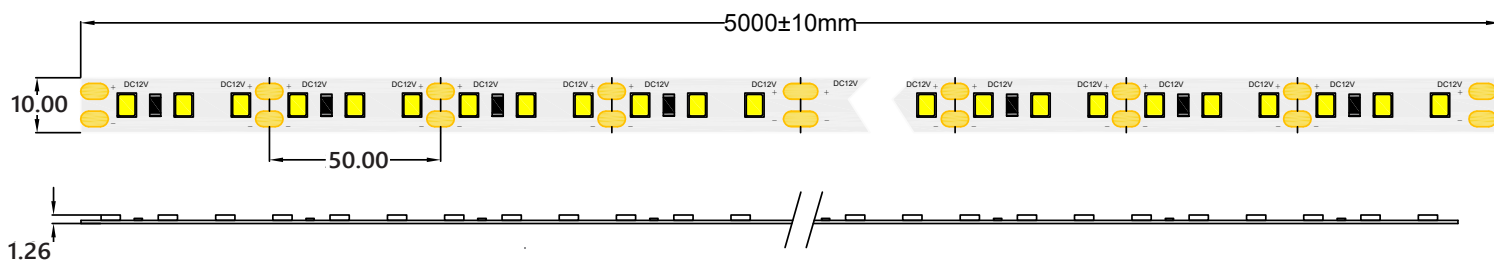

HQS-12W-60LED-CW-WP-12V

Professional Led Strip, 12 W/m

TECHNICAL DETAILS

SUPPLY VOLTAGE	12 V ± 0.5 VDC
POWER	12 W/m
CURRENT	1 A/m
POWER PER REEL (5M)	60 W
COLOR TEMPERATURE	14000K
BEAM ANGLE	120°
LUMINOUS FLUX PER METER	1150 lm
CRI	80
MAXIMUM LENGTH FOR ONE SIDED SUPPLY	5 m
IP PROTECTION DEGREE	IP64
WORKING TEMPERATURE	-25°C ~ 50°C
STORAGE TEMPERATURE	-25°C ~ 60°C
LED QTY (PER METER)	60 LEDs/m
WIDTH PCB	10 mm
CUT SECTION	50 mm
CONNECTION WIRE	2 x AWG20 (0.52 mm ²) stranded wire, length = 140 mm: V+: red: V:-black
DIMENSIONS (L * W * H)	5000 x 10 x 1.26 mm
PACKING	5 m /roll (bag); 50 pcs / ctn; ctn dimensions: 45 x 25 x 25.6 cm

CONNECTORS PCB Width 10 mm

CLICK-10A-WP

CLICK-10B-WP

CLICK-10C-WP