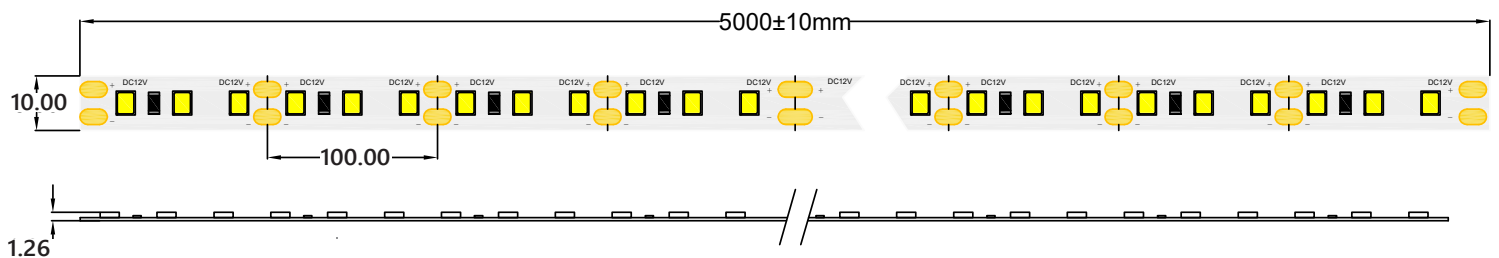

# HQS-12W-60LED-CW-WP-24V

Professional Led Strip, 12 W/m

## TECHNICAL DETAILS

SUPPLY VOLTAGE	24 V ± 0.5 VDC
POWER	12 W/m
CURRENT	0.5 A/m
POWER PER REEL (5M)	60 W
COLOR TEMPERATURE	14000K
BEAM ANGLE	120°
LUMINOUS FLUX PER METER	1150 lm
CRI	80
MAXIMUM LENGTH FOR ONE SIDED SUPPLY	5 m
IP PROTECTION DEGREE	IP64
WORKING TEMPERATURE	-25°C ~ 50°C
STORAGE TEMPERATURE	-25°C ~ 60°C
LED QTY (PER METER)	60 LEDs/m
WIDTH PCB	10 mm
CUT SECTION	100 mm
CONNECTION WIRE	2 x AWG20 (0.52 mm <sup>2</sup> ) stranded wire, length = 140 mm: V+: red: V:-black
DIMENSIONS (L * W * H)	5000 x 10 x 1.26 mm
PACKING	5 m /roll (bag); 50 pcs / ctn; ctn dimensions: 45 x 25 x 25.6 cm

CONNECTORS PCB Width 10 mm

CLICK-10A-WP

CLICK-10B-WP

CLICK-10C-WP