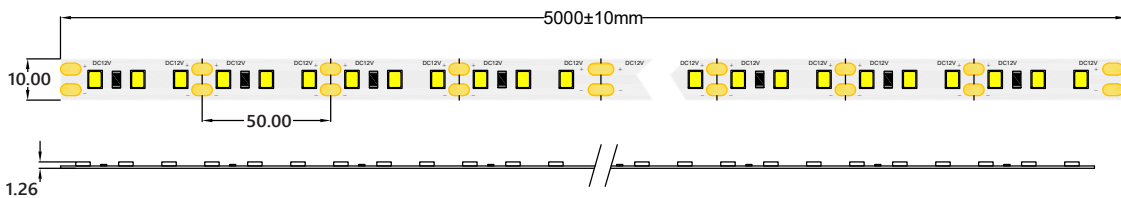

HQS-12W-60LED-NW-WP-12V

Professional Led Strip, 12 W/m

TECHNICAL DETAILS

SUPPLY VOLTAGE	12 V ± 0.5 VDC
POWER	12 W/m
CURRENT	1 A/m
POWER PER REEL (5M)	60 W
COLOR TEMPERATURE	4000K
BEAM ANGLE	120°
LUMINOUS FLUX PER METER	1180 lm
CRI	80
MAXIMUM LENGTH FOR ONE SIDED SUPPLY	5 m
IP PROTECTION DEGREE	IP64
WORKING TEMPERATURE	-25°C ~ 50°C
STORAGE TEMPERATURE	-25°C ~ 60°C
LED QTY (PER METER)	60 LEDs/m
WIDTH PCB	10 mm
CUT SECTION	50 mm
CONNECTION WIRE	2 x AWG20 (0.52 mm ²) stranded wire, length = 140 mm: V+: red: V:-black
DIMENSIONS (L * W * H)	5000 x 10 x 1.2 mm
PACKING	5 m /roll (bag); 50 pcs / ctn; ctn dimensions: 45 x 25 x 25.6 cm

CONNECTORS PCB Width 10 mm

CLICK-10A-WP

CLICK-10B-WP

CLICK-10C-WP

MW LIGHTING

HQS-12W-60LED-NW-WP-12V

6 kWh/1000h

2019/2015