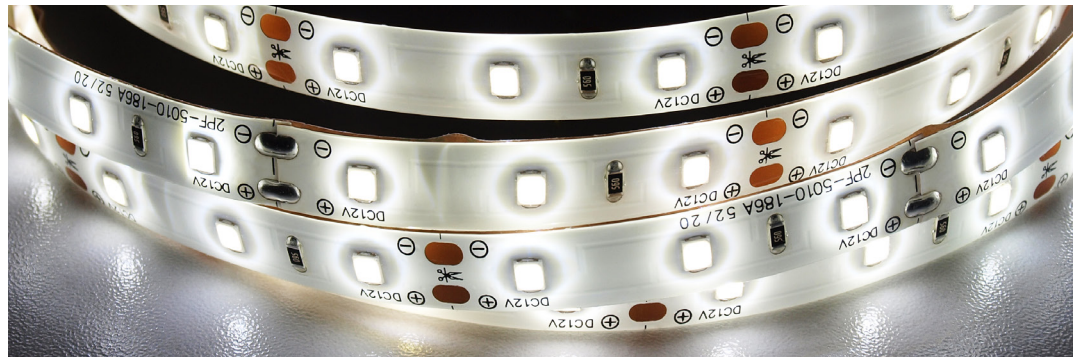

HQS-12W-60LED-NW-WP-12V

Professional Led Strip, 12 W/m

TECHNICAL DETAILS

SUPPLY VOLTAGE	12 V ± 0.5 VDC
POWER	12 W/m
CURRENT	1 A/m
POWER PER REEL (5M)	60 W
COLOR TEMPERATURE	4000K
BEAM ANGLE	120°
LUMINOUS FLUX PER METER	1180 lm
CRI	80
MAXIMUM LENGTH FOR ONE SIDED SUPPLY	5 m
IP PROTECTION DEGREE	IP64
WORKING TEMPERATURE	-25°C ~ 50°C
STORAGE TEMPERATURE	-25°C ~ 60°C
LED QTY (PER METER)	60 LEDs/m
WIDTH PCB	10 mm
CUT SECTION	50 mm
CONNECTION WIRE	2 x AWG20 (0.52 mm ²) stranded wire, length = 140 mm: V+: red: V:-black
DIMENSIONS (L * W * H)	5000 x 10 x 1.2 mm
PACKING	5 m /roll (bag); 50 pcs / ctn; ctn dimensions: 45 x 25 x 25.6 cm

CONNECTORS PCB Width 10 mm

CLICK-10A-WP

CLICK-10B-WP

CLICK-10C-WP

MW LIGHTING

HQS-12W-60LED-NW-WP-12V

6 kWh/1000h

2019/2015