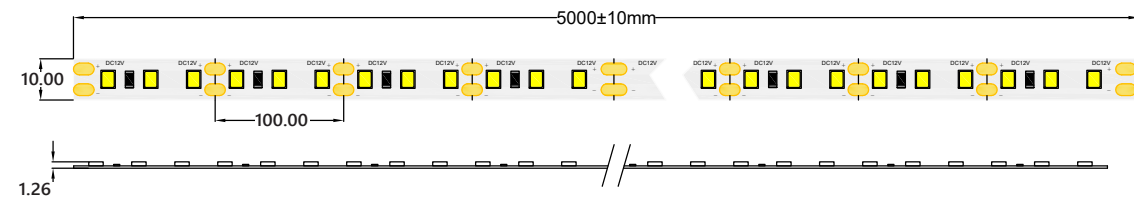

HQS-12W-60LED-NW-WP-24V

Professional Led Strip, 12 W/m

TECHNICAL DETAILS

SUPPLY VOLTAGE	24 V ± 0.5 VDC
POWER	12 W/m
CURRENT	0.5 A/m
POWER PER REEL (5M)	60 W
COLOR TEMPERATURE	4000K
BEAM ANGLE	120°
LUMINOUS FLUX PER METER	1160 lm
CRI	80
MAXIMUM LENGTH FOR ONE SIDED SUPPLY	5 m
IP PROTECTION DEGREE	IP64
WORKING TEMPERATURE	-25°C ~ 50°C
STORAGE TEMPERATURE	-25°C ~ 60°C
LED QTY (PER METER)	60 LEDs/m
WIDTH PCB	10 mm
CUT SECTION	100 mm
CONNECTION WIRE	2 x AWG20 (0.52 mm ²) stranded wire, length = 140 mm: V+: red: V:-black
DIMENSIONS (L * W * H)	5000 x 10 x 1.26 mm
PACKING	5 m /roll (bag); 50 pcs / ctn; ctn dimensions: 45 x 25 x 25.6 cm

CONNECTORS PCB Width 10 mm

CLICK-10A-WP

CLICK-10B-WP

CLICK-10C-WP

MW LIGHTING
HQS-12W-60LED-NW-WP-24V

6
kWh/1000h

2019/2015