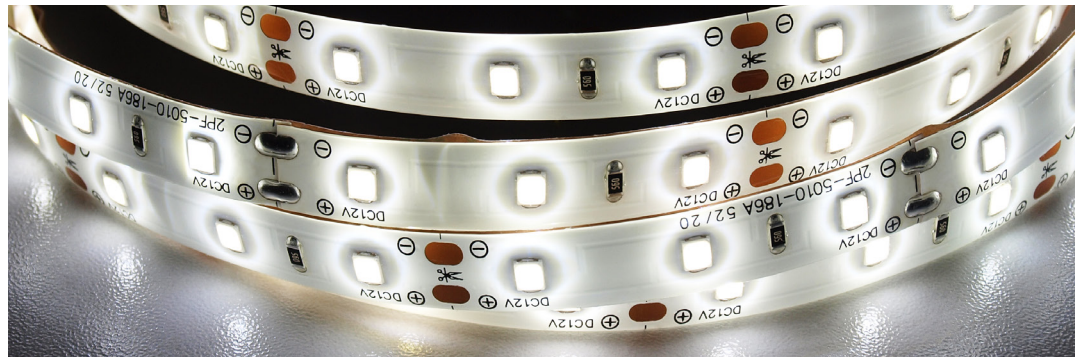

HQS-12W-60LED-NW-WP-24V

Professional Led Strip, 12 W/m

TECHNICAL DETAILS

SUPPLY VOLTAGE	24 V ± 0.5 VDC
POWER	12 W/m
CURRENT	0.5 A/m
POWER PER REEL (5M)	60 W
COLOR TEMPERATURE	4000K
BEAM ANGLE	120°
LUMINOUS FLUX PER METER	1160 lm
CRI	80
MAXIMUM LENGTH FOR ONE SIDED SUPPLY	5 m
IP PROTECTION DEGREE	IP64
WORKING TEMPERATURE	-25°C ~ 50°C
STORAGE TEMPERATURE	-25°C ~ 60°C
LED QTY (PER METER)	60 LEDs/m
WIDTH PCB	10 mm
CUT SECTION	100 mm
CONNECTION WIRE	2 x AWG20 (0.52 mm ²) stranded wire, length = 140 mm: V+: red: V:-black
DIMENSIONS (L * W * H)	5000 x 10 x 1.26 mm
PACKING	5 m /roll (bag); 50 pcs / ctn; ctn dimensions: 45 x 25 x 25.6 cm

CONNECTORS PCB Width 10 mm

CLICK-10A-WP

CLICK-10B-WP

CLICK-10C-WP

MW LIGHTING
HQS-12W-60LED-NW-WP-24V

6
kWh/1000h

2019/2015