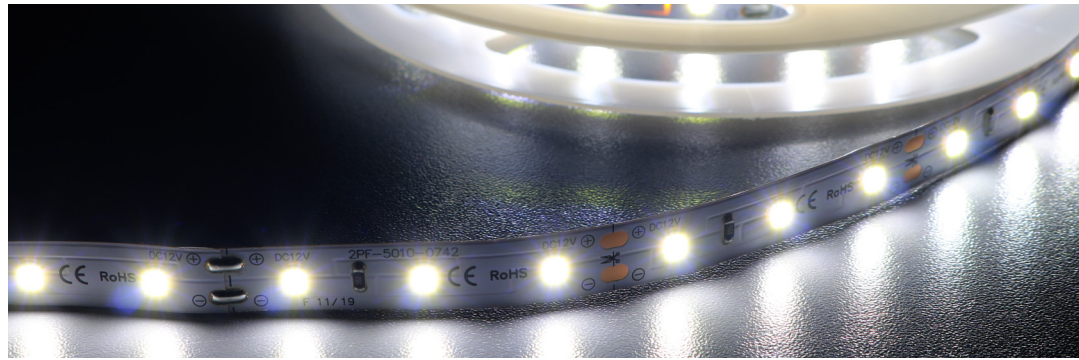

# HQS-12W-60LED-W-12V

Professional Led Strip, 12 W/m

## TECHNICAL DETAILS

SUPPLY VOLTAGE	12 V ± 0.5 VDC
POWER	12 W/m
CURRENT	1 A/m
POWER PER REEL (5M)	60 W
COLOR TEMPERATURE	6500K
BEAM ANGLE	120°
LUMINOUS FLUX PER METER	1260 lm
CRI	80
MAXIMUM LENGTH FOR ONE SIDED SUPPLY	5 m
IP PROTECTION DEGREE	IP33
WORKING TEMPERATURE	-25°C ~ 50°C
STORAGE TEMPERATURE	-25°C ~ 60°C
LED QTY (PER METER)	60 LEDs/m
WIDTH PCB	10 mm
CUT SECTION	50 mm
CONNECTION WIRE	2 x AWG20 (0.52 mm <sup>2</sup> ) stranded wire, length = 140 mm: V+: red: V:-black
DIMENSIONS (L * W * H)	5000 x 10 x 1.2 mm
PACKING	5 m /roll (bag); 50 pcs / ctn; ctn dimensions: 45 x 25 x 25.6 cm