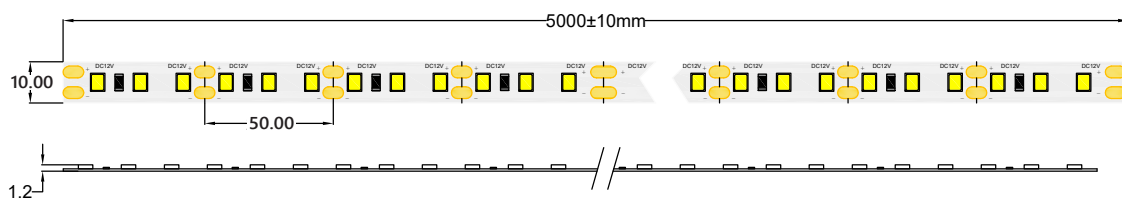

# HQS-12W-60LED-W-12V

Professional Led Strip, 12 W/m

## TECHNICAL DETAILS

SUPPLY VOLTAGE	12 V ± 0.5 VDC
POWER	12 W/m
CURRENT	1 A/m
POWER PER REEL (5M)	60 W
COLOR TEMPERATURE	6500K
BEAM ANGLE	120°
LUMINOUS FLUX PER METER	1260 lm
CRI	80
MAXIMUM LENGTH FOR ONE SIDED SUPPLY	5 m
IP PROTECTION DEGREE	IP33
WORKING TEMPERATURE	-25°C ~ 50°C
STORAGE TEMPERATURE	-25°C ~ 60°C
LED QTY (PER METER)	60 LEDs/m
WIDTH PCB	10 mm
CUT SECTION	50 mm
CONNECTION WIRE	2 x AWG20 (0.52 mm <sup>2</sup> ) stranded wire, length = 140 mm: V+: red: V:-black
DIMENSIONS (L * W * H)	5000 x 10 x 1.2 mm
PACKING	5 m /roll (bag); 50 pcs / ctn; ctn dimensions: 45 x 25 x 25.6 cm

CONNECTORS PCB Width 10 mm

CLICK-10A

CLICK-10B

CLICK-10C

**MW LIGHTING**

HQS-12W-60LED-W-12V

**6**  
kWh/1000h