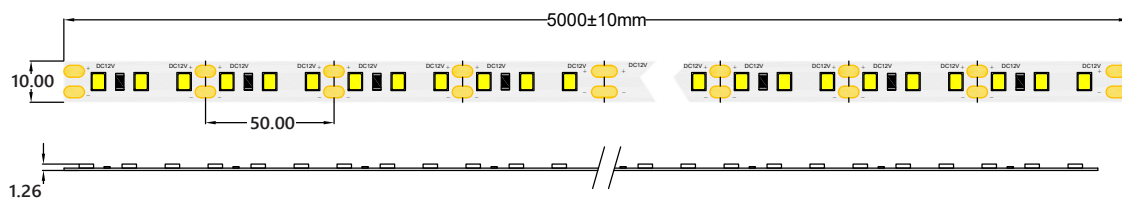

HQS-12W-60LED-WW-WP-12V

Professional Led Strip, 12 W/m

TECHNICAL DETAILS

SUPPLY VOLTAGE	12 V ± 0.5 VDC
POWER	12 W/m
CURRENT	1 A/m
POWER PER REEL (5M)	60 W
COLOR TEMPERATURE	3000K
BEAM ANGLE	120°
LUMINOUS FLUX PER METER	1140 lm
CRI	80
MAXIMUM LENGTH FOR ONE SIDED SUPPLY	5 m
IP PROTECTION DEGREE	IP64
WORKING TEMPERATURE	-25°C ~ 50°C
STORAGE TEMPERATURE	-25°C ~ 60°C
LED QTY (PER METER)	60 LEDs/m
WIDTH PCB	10 mm
CUT SECTION	50 mm
CONNECTION WIRE	2 x AWG20 (0.52 mm ²) stranded wire, length = 140 mm: V+: red: V:-black
DIMENSIONS (L * W * H)	5000 x 10 x 1.26 mm
PACKING	5 m /roll (bag); 50 pcs / ctn; ctn dimensions: 45 x 25 x 25.6 cm

CONNECTORS PCB Width 10 mm

CLICK-10A-WP

CLICK-10B-WP

CLICK-10C-WP

MW LIGHTING

HQS-12W-60LED-WW-WP-12V

6 kWh/1000h

2019/2015