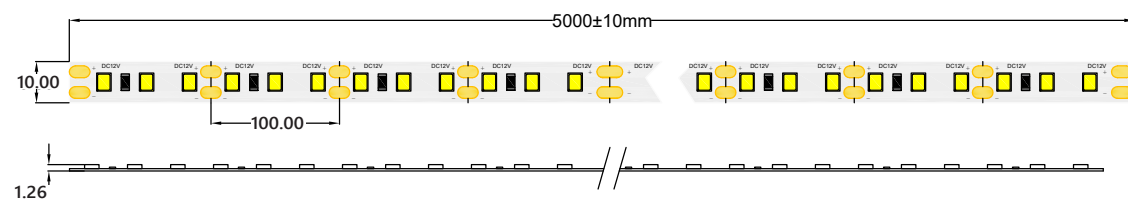

HQS-12W-60LED-WW-WP-24V

Professional Led Strip, 12 W/m

TECHNICAL DETAILS

SUPPLY VOLTAGE	24 V ± 0.5 VDC
POWER	12 W/m
CURRENT	0.5 A/m
POWER PER REEL (5M)	60 W
COLOR TEMPERATURE	3000K
BEAM ANGLE	120°
LUMINOUS FLUX PER METER	1140 lm
CRI	80
MAXIMUM LENGTH FOR ONE SIDED SUPPLY	5 m
IP PROTECTION DEGREE	IP64
WORKING TEMPERATURE	-25°C ~ 50°C
STORAGE TEMPERATURE	-25°C ~ 60°C
LED QTY (PER METER)	60 LEDs/m
WIDTH PCB	10 mm
CUT SECTION	100 mm
CONNECTION WIRE	2 x AWG20 (0.52 mm ²) stranded wire, length = 140 mm: V+: red: V:-black
DIMENSIONS (L * W * H)	5000 x 10 x 1.26 mm
PACKING	5 m / roll (bag); 50 pcs / ctn; ctn dimensions: 45 x 25 x 25.6 cm

CONNECTORS PCB Width 10 mm

CLICK-10A-WP

CLICK-10B-WP

CLICK-10C-WP

MW LIGHTING

HQS-12W-60LED-WW-WP-24V

6 kWh/1000h

2019/2015