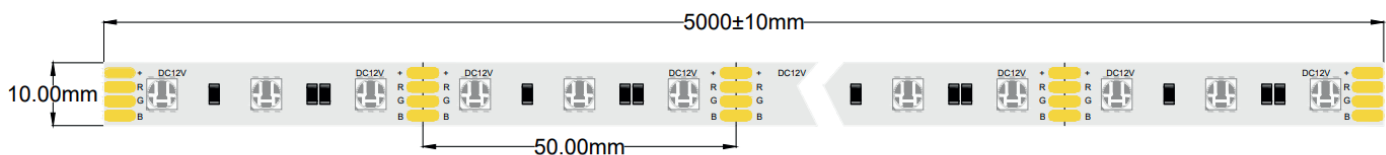

HQS-14.4W-60LED-RGB-WP-12V

Professional Led Strip, 14.4 W/m

TECHNICAL DETAILS

SUPPLY VOLTAGE	12 V ± 0.5 VDC
POWER	14.4 W/m
CURRENT	1.2 A/m
POWER PER REEL (5M)	72 W
WAVELENGTH RANGE	R: 620 - 630 nm, G: 510 - 520 nm, B: 460 - 470 nm
BEAM ANGLE	120°
LUMINOUS FLUX PER METER	R: 190 lm, G: 426 lm, B: 100 lm
MAXIMUM LENGTH FOR ONE SIDED SUPPLY	5 m
IP PROTECTION DEGREE	IP64
WORKING TEMPERATURE	-25°C ~ 50°C
STORAGE TEMPERATURE	-25°C ~ 60°C
LED QTY (PER METER)	60 LEDs/m
WIDTH PCB	10 mm
CUT SECTION	50 mm
CONNECTION WIRE	2 x AWG20 (0.52 mm ²) stranded wire, length = 140 mm: V+: red: V:-black
DIMENSIONS (L * W * H)	5000 x 10 x 3 mm
PACKING	5 m /roll (bag); 60 pcs / ctn; ctn dimensions: 45 x 25 x 25.6 cm

CONNECTORS PCB Width 10 mm

CLICK-10A

CLICK-10B

CLICK-10C