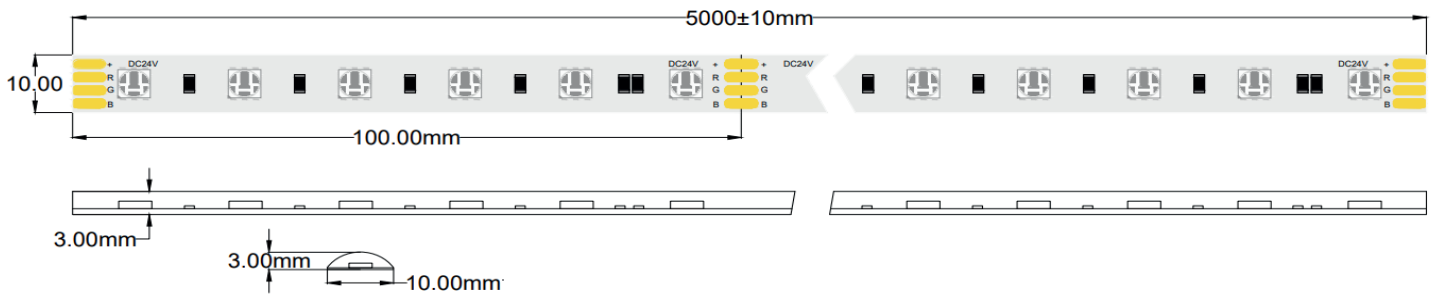

HQS-14.4W-60LED-RGB-WP-24V

Professional Led Strip, 14.4 W/m

TECHNICAL DETAILS

SUPPLY VOLTAGE	24 V ± 0.5 VDC
POWER	14.4 W/m
CURRENT	0.6 A/m
POWER PER REEL (5M)	72 W
WAVELENGTH RANGE	R: 620 - 630 nm, G: 510 - 520 nm, B: 460 - 470 nm
BEAM ANGLE	120°
LUMINOUS FLUX PER METER	R: 190 lm, G: 426 lm, B: 100 lm
MAXIMUM LENGTH FOR ONE SIDED SUPPLY	5 m
IP PROTECTION DEGREE	IP64
WORKING TEMPERATURE	-25°C ~ 50°C
STORAGE TEMPERATURE	-25°C ~ 60°C
LED QTY (PER METER)	60 LEDs/m
WIDTH PCB	10 mm
CUT SECTION	50 mm
CONNECTION WIRE	2 x AWG20 (0.52 mm ²) stranded wire, length = 140 mm: V+: red: V:-black
DIMENSIONS (L * W * H)	5000 x 10 x 3 mm
PACKING	5 m /roll (bag); 60 pcs / ctn; ctn dimensions: 45 x 25 x 25.6 cm

CONNECTORS PCB Width 10 mm

CLICK-10A

CLICK-10B

CLICK-10C