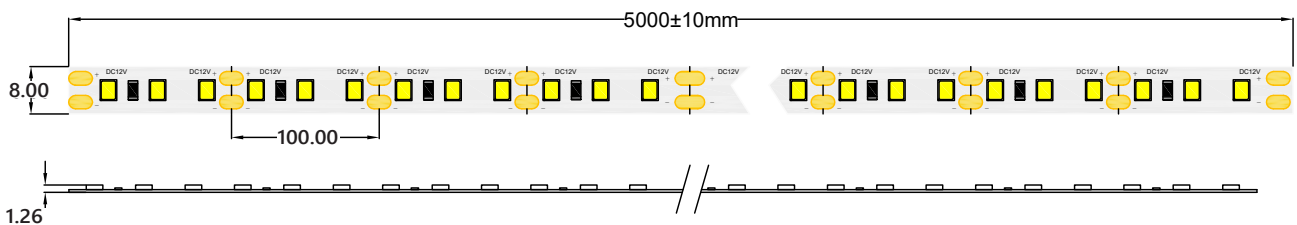

HQS-6W-60LED-CW-WP-24V

Professional Led Strip, 6 W/m

TECHNICAL DETAILS

SUPPLY VOLTAGE	24 V ± 0.5 VDC
POWER	6 W/m
CURRENT	0.25 A/m
POWER PER REEL (5M)	30 W
COLOR TEMPERATURE	14000K
BEAM ANGLE	120°
LUMINOUS FLUX PER METER	602 lm
CRI	80
MAXIMUM LENGTH FOR ONE SIDED SUPPLY	5 m
IP PROTECTION DEGREE	IP64
WORKING TEMPERATURE	-25°C ~ 50°C
STORAGE TEMPERATURE	-25°C ~ 60°C
LED QTY (PER METER)	60 LEDs/m
WIDTH PCB	8 mm
CUT SECTION	100 mm
CONNECTION WIRE	2 x AWG20 (0.52 mm ²) stranded wire, length = 140 mm: V+: red: V:-black
DIMENSIONS (L * W * H)	5000 x 8 x 1.26 mm
PACKING	5 m /roll (bag); 60 pcs / ctn; ctn dimensions: 45 x 25 x 25.6 cm

CONNECTORS PCB Width 8 mm

CLICK-8A-WP

CLICK-8B-WP

CLICK-8C-WP