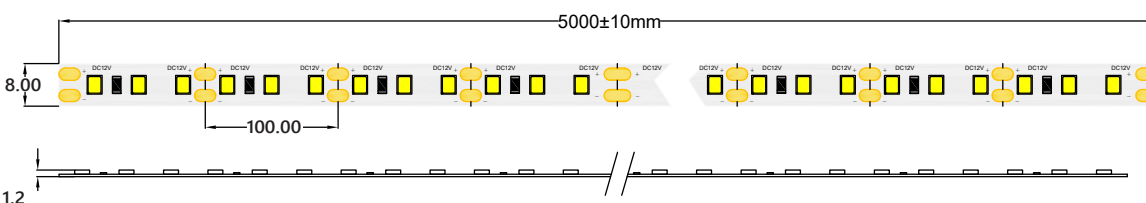

HQS-6W-60LED-NW-24V

Professional Led Strip, 6 W/m

TECHNICAL DETAILS

SUPPLY VOLTAGE	24 V ± 0.5 VDC
POWER	6 W/m
CURRENT	0.25 A/m
POWER PER REEL (5M)	30 W
COLOR TEMPERATURE	4000K
BEAM ANGLE	120°
LUMINOUS FLUX PER METER	640 lm
CRI	80
MAXIMUM LENGTH FOR ONE SIDED SUPPLY	5 m
IP PROTECTION DEGREE	IP33
WORKING TEMPERATURE	-25°C ~ 50°C
STORAGE TEMPERATURE	-30°C ~ 80°C
LED QTY (PER METER)	60 LEDs/m
WIDTH PCB	8 mm
CUT SECTION	100 mm
CONNECTION WIRE	2 x AWG20 (0.52 mm ²) stranded wire, length = 140 mm: V+: red: V:-black
DIMENSIONS (L * W * H)	5000 x 8 x 1.2 mm
PACKING	5 m /roll (bag); 60 pcs / ctn; ctn dimensions: 45 x 45 x 26.5 cm

MW LIGHTING

HQS-6W-60LED-NW-24V

3 kWh/1000h

2019/2015

CONNECTORS PCB Width 8 mm

CLICK-8A

CLICK-8B

CLICK-8C