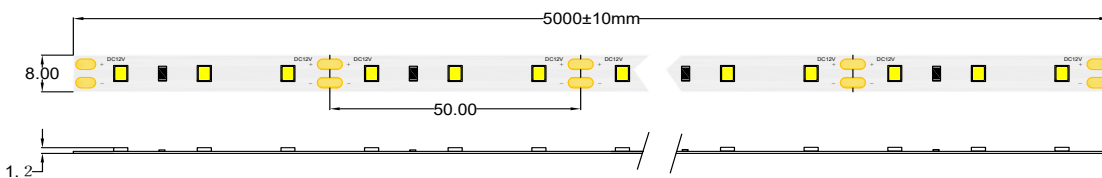

HQS-6W-60LED-NW-WP-12V

Professional Led Strip, 6 W/m

TECHNICAL DETAILS

SUPPLY VOLTAGE	12 V ± 0.5 VDC
POWER	6 W/m
CURRENT	0.5 A/m
POWER PER REEL (5M)	30 W
COLOR TEMPERATURE	4000K
BEAM ANGLE	120°
LUMINOUS FLUX PER METER	640 lm
CRI	80
MAXIMUM LENGTH FOR ONE SIDED SUPPLY	5 m
IP PROTECTION DEGREE	IP64
WORKING TEMPERATURE	-25°C ~ 50°C
STORAGE TEMPERATURE	-25°C ~ 60°C
LED QTY (PER METER)	60 LEDs/m
WIDTH PCB	8 mm
CUT SECTION	50 mm
CONNECTION WIRE	2 x AWG20 (0.52 mm ²) stranded wire, length = 140 mm: V+: red: V:-black
DIMENSIONS (L * W * H)	5000 x 8 x 2 mm
PACKING	5 m /roll (bag); 60 pcs / ctn; ctn dimensions: 45 x 25 x 26.6 cm

CONNECTORS PCB Width 8 mm

CLICK-8A-WP

CLICK-8B-WP

CLICK-8C-WP

MW LIGHTING

HQS-6W-60LED-NW-WP-12V

3
kWh/1000h