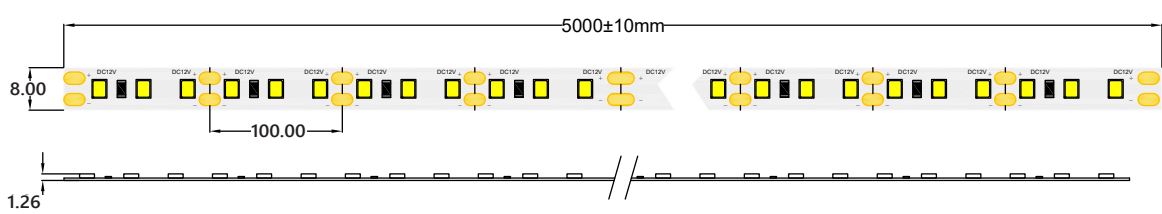

HQS-6W-60LED-NW-WP-24V

Professional Led Strip, 6 W/m

TECHNICAL DETAILS

SUPPLY VOLTAGE	24 V ± 0.5 VDC
POWER	6 W/m
CURRENT	0.25 A/m
POWER PER REEL (5M)	30 W
COLOR TEMPERATURE	4000K
BEAM ANGLE	120°
LUMINOUS FLUX PER METER	640 lm
CRI	80
MAXIMUM LENGTH FOR ONE SIDED SUPPLY	5 m
IP PROTECTION DEGREE	IP64
WORKING TEMPERATURE	-25°C ~ 50°C
STORAGE TEMPERATURE	-25°C ~ 60°C
LED QTY (PER METER)	60 LEDs/m
WIDTH PCB	8 mm
CUT SECTION	100 mm
CONNECTION WIRE	2 x AWG20 (0.52 mm ²) stranded wire, length = 140 mm: V+: red: V:-black
DIMENSIONS (L * W * H)	5000 x 8 x 1.26 mm
PACKING	5 m /roll (bag); 60 pcs / ctn; ctn dimensions: 45 x 25 x 25.6 cm

MW LIGHTING
HQS-6W-60LED-NW-WP-24V

CONNECTORS PCB Width 8 mm

CLICK-8A-WP

CLICK-8B-WP

CLICK-8C-WP

3
kWh/1000h

2019/2015