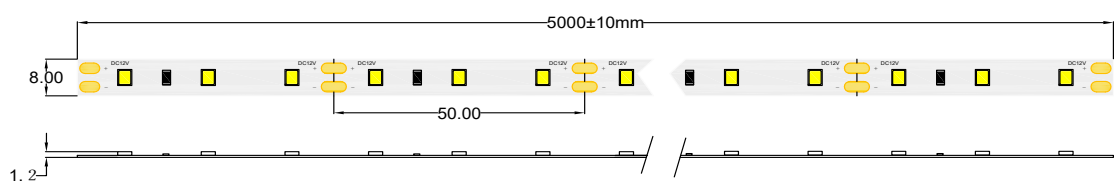

HQS-6W-60LED-W-12V

Professional Led Strip, 6 W/m

TECHNICAL DETAILS

SUPPLY VOLTAGE	12 V ± 0.5 VDC
POWER	6 W/m
CURRENT	0.5 A/m
POWER PER REEL (5M)	30 W
COLOR TEMPERATURE	6500K
BEAM ANGLE	120°
LUMINOUS FLUX PER METER	660 lm
CRI	80
MAXIMUM LENGTH FOR ONE SIDED SUPPLY	5 m
IP PROTECTION DEGREE	IP33
WORKING TEMPERATURE	-25°C ~ 50°C
STORAGE TEMPERATURE	-30°C ~ 80°C
LED QTY (PER METER)	60 LEDs/m
WIDTH PCB	8 mm
CUT SECTION	50 mm
CONNECTION WIRE	2 x AWG20 (0.52 mm ²) stranded wire, length = 140 mm: V+: red: V:-black
DIMENSIONS (L * W * H)	5000 x 8 x 1.2 mm
PACKING	5 m /roll (bag); 60 pcs / ctn; ctn dimensions: 45 x 45 x 26.5 cm

CONNECTORS PCB Width 8 mm

CLICK-8A

CLICK-8B

CLICK-8C

MW LIGHTING

HQS-6W-60LED-W-12V

3 kWh/1000h

2019/2015