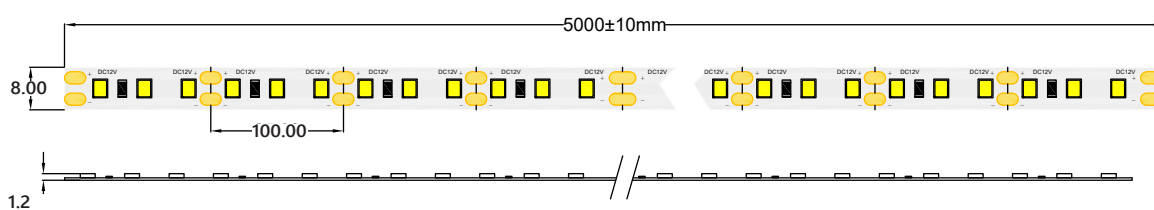

HQS-6W-60LED-W-24V

Professional Led Strip, 6 W/m

TECHNICAL DETAILS

SUPPLY VOLTAGE	24 V ± 0.5 VDC
POWER	6 W/m
CURRENT	0.25 A/m
POWER PER REEL (5M)	30 W
COLOR TEMPERATURE	6500K
BEAM ANGLE	120°
LUMINOUS FLUX PER METER	660 lm
CRI	80
MAXIMUM LENGTH FOR ONE SIDED SUPPLY	5 m
IP PROTECTION DEGREE	IP33
WORKING TEMPERATURE	-25°C ~ 50°C
STORAGE TEMPERATURE	-30°C ~ 80°C
LED QTY (PER METER)	60 LEDs/m
WIDTH PCB	8 mm
CUT SECTION	100 mm
CONNECTION WIRE	2 x AWG20 (0.52 mm ²) stranded wire, length = 140 mm: V+: red: V:-black
DIMENSIONS (L * W * H)	5000 x 8 x 1.2 mm
PACKING	5 m /roll (bag); 60 pcs / ctn; ctn dimensions: 45 x 45 x 26.5 cm

CONNECTORS PCB Width 8 mm

CLICK-8A

CLICK-8B

CLICK-8C

MW LIGHTING

HQS-6W-60LED-W-24V

3 kWh/1000h

2019/2015