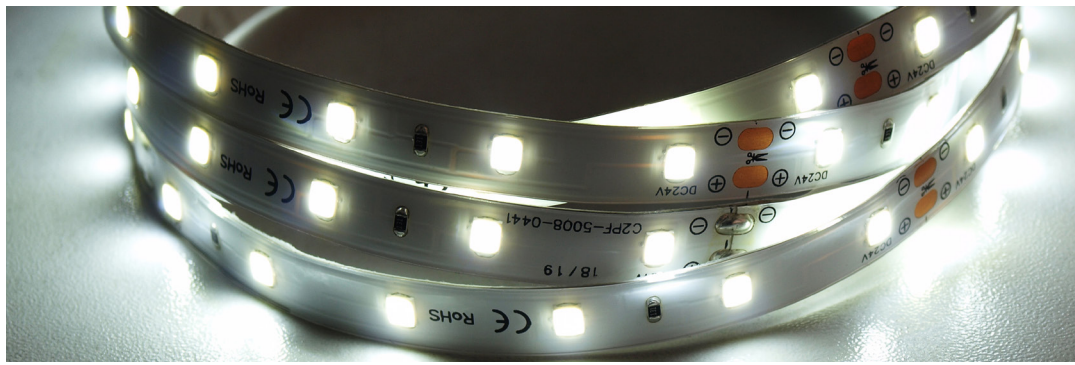

HQS-6W-60LED-W-24V

Professional Led Strip, 6 W/m

TECHNICAL DETAILS

SUPPLY VOLTAGE	24 V ± 0.5 VDC
POWER	6 W/m
CURRENT	0.25 A/m
POWER PER REEL (5M)	30 W
COLOR TEMPERATURE	6500K
BEAM ANGLE	120°
LUMINOUS FLUX PER METER	660 lm
CRI	80
MAXIMUM LENGTH FOR ONE SIDED SUPPLY	5 m
IP PROTECTION DEGREE	IP33
WORKING TEMPERATURE	-25°C ~ 50°C
STORAGE TEMPERATURE	-30°C ~ 80°C
LED QTY (PER METER)	60 LEDs/m
WIDTH PCB	8 mm
CUT SECTION	100 mm
CONNECTION WIRE	2 x AWG20 (0.52 mm ²) stranded wire, length = 140 mm: V+: red: V:-black
DIMENSIONS (L * W * H)	5000 x 8 x 1.2 mm
PACKING	5 m /roll (bag); 60 pcs / ctn; ctn dimensions: 45 x 45 x 26.5 cm

CONNECTORS PCB Width 8 mm

CLICK-8A

CLICK-8B

CLICK-8C

MW LIGHTING

HQS-6W-60LED-W-24V

3 kWh/1000h

2019/2015