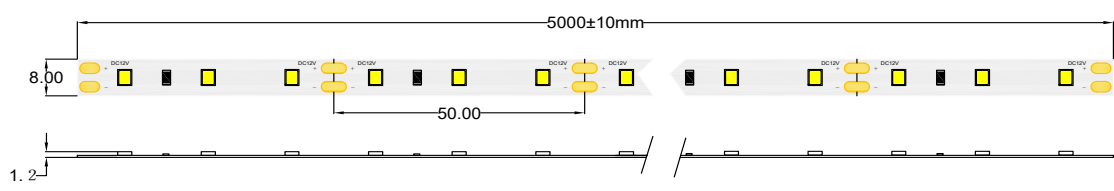

# HQS-6W-60LED-W-WP-12V

Professional Led Strip, 6 W/m

## TECHNICAL DETAILS

SUPPLY VOLTAGE	12 V ± 0.5 VDC
POWER	6 W/m
CURRENT	0.5 A/m
POWER PER REEL (5M)	30 W
COLOR TEMPERATURE	6500K
BEAM ANGLE	120°
LUMINOUS FLUX PER METER	660 lm
CRI	80
MAXIMUM LENGTH FOR ONE SIDED SUPPLY	5 m
IP PROTECTION DEGREE	IP64
WORKING TEMPERATURE	-25°C ~ 50°C
STORAGE TEMPERATURE	-25°C ~ 60°C
LED QTY (PER METER)	60 LEDs/m
WIDTH PCB	8 mm
CUT SECTION	50 mm
CONNECTION WIRE	2 x AWG20 (0.52 mm <sup>2</sup> ) stranded wire, length = 140 mm: V+: red: V:-black
DIMENSIONS (L * W * H)	5000 x 8 x 2 mm
PACKING	5 m /roll (bag); 60 pcs / ctn; ctn dimensions: 45 x 25 x 26.6 cm

CONNECTORS PCB Width 8 mm

CLICK-8A-WP

CLICK-8B-WP

CLICK-8C-WP

**MW LIGHTING**  
HQS-6W-60LED-W-WP-12V

**3**  
kWh/1000h

2019/2015