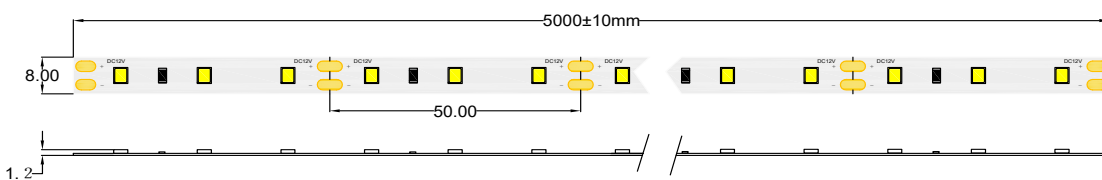

# HQS-6W-60LED-WW-12V

Professional Led Strip, 6 W/m

## TECHNICAL DETAILS

SUPPLY VOLTAGE	12 V ± 0.5 VDC
POWER	6 W/m
CURRENT	0.5 A/m
POWER PER REEL (5M)	30 W
COLOR TEMPERATURE	3000K
BEAM ANGLE	120°
LUMINOUS FLUX PER METER	620 lm
CRI	80
MAXIMUM LENGTH FOR ONE SIDED SUPPLY	5 m
IP PROTECTION DEGREE	IP33
WORKING TEMPERATURE	-25°C ~ 50°C
STORAGE TEMPERATURE	-30°C ~ 80°C
LED QTY (PER METER)	60 LEDs/m
WIDTH PCB	8 mm
CUT SECTION	50 mm
CONNECTION WIRE	2 x AWG20 (0.52 mm <sup>2</sup> ) stranded wire, length = 140 mm: V+: red: V:-black
DIMENSIONS (L * W * H)	5000 x 8 x 1.2 mm
PACKING	5 m /roll (bag); 60 pcs / ctn; ctn dimensions: 45 x 45 x 26.5 cm

CONNECTORS PCB Width 8 mm

CLICK-8A

CLICK-8B

CLICK-8C

MW LIGHTING

HQS-6W-60LED-WW-12V

3 kWh/1000h

2019/2015