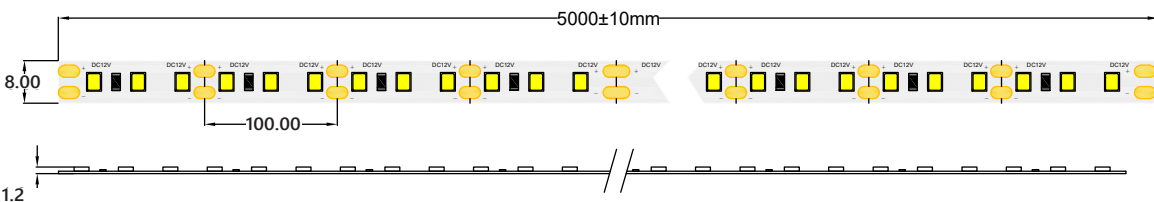

# HQS-6W-60LED-WW-24V

Professional Led Strip, 6 W/m

## TECHNICAL DETAILS

SUPPLY VOLTAGE	24 V ± 0.5 VDC
POWER	6 W/m
CURRENT	0.25 A/m
POWER PER REEL (5M)	30 W
COLOR TEMPERATURE	3000K
BEAM ANGLE	120°
LUMINOUS FLUX PER METER	620 lm
CRI	80
MAXIMUM LENGTH FOR ONE SIDED SUPPLY	5 m
IP PROTECTION DEGREE	IP33
WORKING TEMPERATURE	-25°C ~ 50°C
STORAGE TEMPERATURE	-30°C ~ 80°C
LED QTY (PER METER)	60 LEDs/m
WIDTH PCB	8 mm
CUT SECTION	100 mm
CONNECTION WIRE	2 x AWG20 (0.52 mm <sup>2</sup> ) stranded wire, length = 140 mm: V+: red: V:-black
DIMENSIONS (L * W * H)	5000 x 8 x 1.2 mm
PACKING	5 m /roll (bag); 60 pcs / ctn; ctn dimensions: 45 x 45 x 26.5 cm

**MW LIGHTING**  
HQS-6W-60LED-WW-24V

CONNECTORS PCB Width 8 mm

CLICK-8A

CLICK-8B

CLICK-8C

**3**  
kWh/1000h

2019/2015