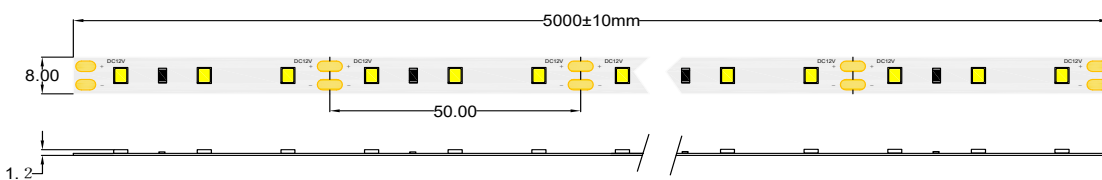

HQS-6W-60LED-WW-WP-12V

Professional Led Strip, 6 W/m

TECHNICAL DETAILS

SUPPLY VOLTAGE	12 V ± 0.5 VDC
POWER	6 W/m
CURRENT	0.5 A/m
POWER PER REEL (5M)	30 W
COLOR TEMPERATURE	3000K
BEAM ANGLE	120°
LUMINOUS FLUX PER METER	620 lm
CRI	80
MAXIMUM LENGTH FOR ONE SIDED SUPPLY	5 m
IP PROTECTION DEGREE	IP64
WORKING TEMPERATURE	-25°C ~ 50°C
STORAGE TEMPERATURE	-25°C ~ 60°C
LED QTY (PER METER)	60 LEDs/m
WIDTH PCB	8 mm
CUT SECTION	50 mm
CONNECTION WIRE	2 x AWG20 (0.52 mm ²) stranded wire, length = 140 mm: V+: red: V:-black
DIMENSIONS (L * W * H)	5000 x 8 x 1.2 mm
PACKING	5 m /roll (bag); 60 pcs / ctn; ctn dimensions: 45 x 25 x 26.6 cm

CONNECTORS PCB Width 8 mm

CLICK-8A-WP

CLICK-8B-WP

CLICK-8C-WP

MW LIGHTING

HQS-6W-60LED-WW-WP-12V

3
kWh/1000h

2019/2015