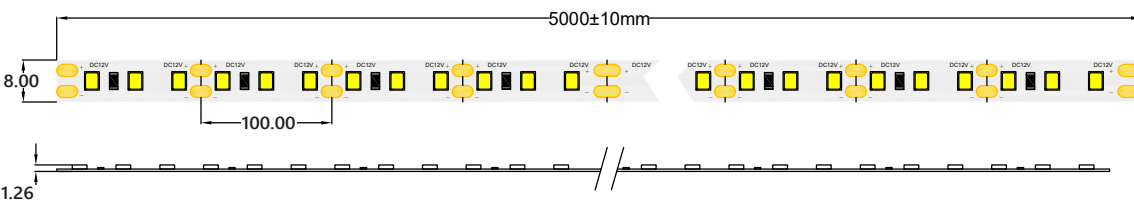

HQS-6W-60LED-WW-WP-24V

Professional Led Strip, 6 W/m

TECHNICAL DETAILS

SUPPLY VOLTAGE	24 V ± 0.5 VDC
POWER	6 W/m
CURRENT	0.25 A/m
POWER PER REEL (5M)	30 W
COLOR TEMPERATURE	3000K
BEAM ANGLE	120°
LUMINOUS FLUX PER METER	620 lm
CRI	80
MAXIMUM LENGTH FOR ONE SIDED SUPPLY	5 m
IP PROTECTION DEGREE	IP64
WORKING TEMPERATURE	-25°C ~ 50°C
STORAGE TEMPERATURE	-25°C ~ 60°C
LED QTY (PER METER)	60 LEDs/m
WIDTH PCB	8 mm
CUT SECTION	100 mm
CONNECTION WIRE	2 x AWG20 (0.52 mm ²) stranded wire, length = 140 mm: V+: red: V:-black
DIMENSIONS (L * W * H)	5000 x 8 x 1.26 mm
PACKING	5 m /roll (bag); 60 pcs / ctn; ctn dimensions: 45 x 25 x 25.6 cm

MW LIGHTING
HQS-6W-60LED-WW-WP-24V

3 kWh/1000h

2019/2015

CONNECTORS PCB Width 8 mm

CLICK-8A-WP

CLICK-8B-WP

CLICK-8C-WP