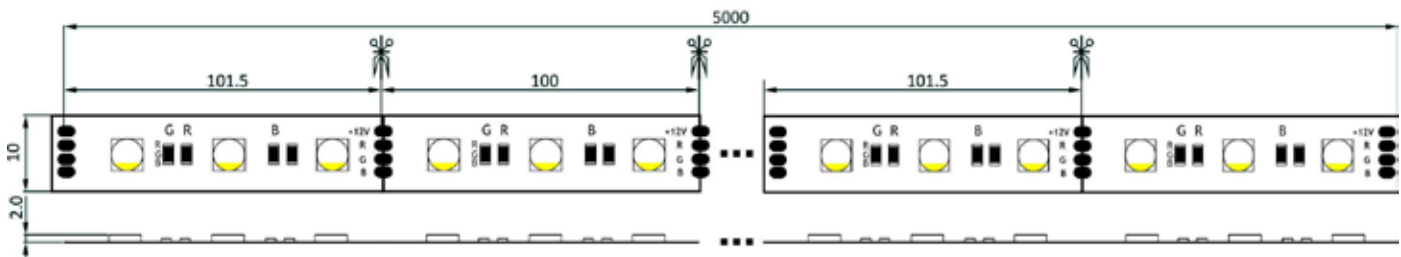

HQS-7.2W-30LED-RGB-12V

Professional Led Strip, 7.2 W/m

TECHNICAL DETAILS

SUPPLY VOLTAGE	12 V ± 0.5 VDC
POWER	7.2 W/m
CURRENT	0.6 A/m
POWER PER REEL (5M)	36 W
WAVELENGTH RANGE	R: 620 - 630 nm, G: 520 - 530 nm, B: 460 - 470 nm
BEAM ANGLE	120°
LUMINOUS FLUX PER METER	R: 60 - 75 lm, G: 210 - 268 lm, B: 36 - 45 lm
MAXIMUM LENGTH FOR ONE SIDED SUPPLY	5 m
IP PROTECTION DEGREE	IP33
WORKING TEMPERATURE	-25°C ~ 50°C
STORAGE TEMPERATURE	-25°C ~ 60°C
LED QTY (PER METER)	30 LEDs/m
WIDTH PCB	10 mm
CUT SECTION	100 mm
CONNECTION WIRE	2 x AWG20 (0.52 mm ²) stranded wire, length = 140 mm: V+: red: V:-black
DIMENSIONS (L * W * H)	5000 x 10 x 2 mm
PACKING	5 m /roll (bag); 60 pcs / ctn; ctn dimensions: 45 x 25 x 25.6 cm

CONNECTORS PCB Width 10 mm

CLICK-10A

CLICK-10B

CLICK-10C