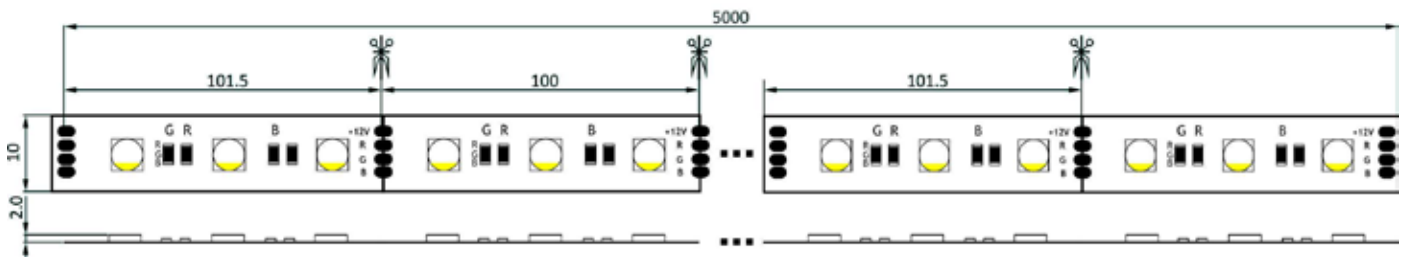

HQS-7.2W-30LED-RGB-WP-12V

Professional Led Strip, 7.2 W/m

TECHNICAL DETAILS

SUPPLY VOLTAGE	12 V ± 0.5 VDC
POWER	7.2 W/m
CURRENT	0.6 A/m
POWER PER REEL (5M)	36 W
WAVELENGTH RANGE	R: 620 - 630 nm, G: 520 - 530 nm, B: 460 - 470 nm
BEAM ANGLE	120°
LUMINOUS FLUX PER METER	R: 60 - 75 lm, G: 210 - 268 lm, B: 36 - 45 lm
MAXIMUM LENGTH FOR ONE SIDED SUPPLY	5 m
IP PROTECTION DEGREE	IP64
WORKING TEMPERATURE	-25°C ~ 50°C
STORAGE TEMPERATURE	-25°C ~ 60°C
LED QTY (PER METER)	30 LEDs/m
WIDTH PCB	10 mm
CUT SECTION	100 mm
CONNECTION WIRE	2 x AWG20 (0.52 mm ²) stranded wire, length = 140 mm: V+: red: V:-black
DIMENSIONS (L * W * H)	5000 x 10 x 2 mm
PACKING	5 m /roll (bag); 60 pcs / ctn; ctn dimensions: 45 x 25 x 25.6 cm

CONNECTORS PCB Width 10 mm

CLICK-10A

CLICK-10B

CLICK-10C