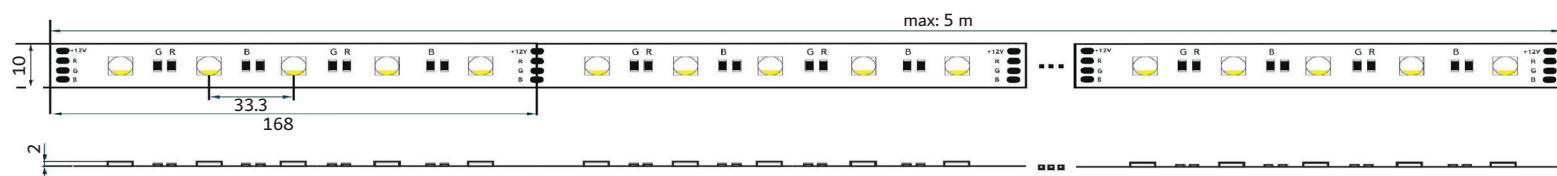

# HQS-7.2W-30LED-RGB-WP-24V

Professional Led Strip, 7.2 W/m

## TECHNICAL DETAILS

SUPPLY VOLTAGE	24 V ± 0.5 VDC
POWER	7.2 W/m
CURRENT	0.3 A/m
POWER PER REEL (5M)	36 W
WAVELENGTH RANGE	R: 620 - 630 nm, G: 520 - 530 nm, B: 460 - 470 nm
BEAM ANGLE	120°
LUMINOUS FLUX PER METER	R: 8.33 - 10.42 lm, G: 29.17 - 35.84 lm, B: 5 - 6.25 lm
MAXIMUM LENGTH FOR ONE SIDED SUPPLY	5 m
IP PROTECTION DEGREE	IP64
WORKING TEMPERATURE	-25°C ~ 50°C
STORAGE TEMPERATURE	-25°C ~ 60°C
LED QTY (PER METER)	30 LEDs/m
WIDTH PCB	10 mm
CUT SECTION	168 mm
CONNECTION WIRE	2 x AWG20 (0.52 mm <sup>2</sup> ) stranded wire, length = 140 mm: V+: red: V:-black
DIMENSIONS (L * W * H)	5000 x 10 x 2 mm
PACKING	5 m /roll (bag); 60 pcs / ctn; ctn dimensions: 45 x 25 x 25.6 cm

CONNECTORS PCB Width 10 mm

CLICK-10A

CLICK-10B

CLICK-10C