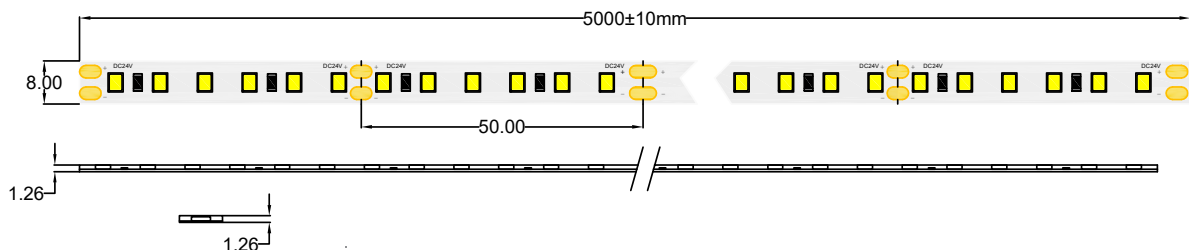

HQS-9.6W-120LED-CW-WP-24V

Professional Led Strip, 9.6 W/m

TECHNICAL DETAILS

SUPPLY VOLTAGE	24 V ± 0.5 VDC
POWER	9.6 W/m
CURRENT	0.4 A/m
POWER PER REEL (5M)	48 W
COLOR TEMPERATURE	14000K
BEAM ANGLE	120°
LUMINOUS FLUX PER METER	985 lm
CRI	80
MAXIMUM LENGTH FOR ONE SIDED SUPPLY	5 m
IP PROTECTION DEGREE	IP64
WORKING TEMPERATURE	-25°C ~ 50°C
STORAGE TEMPERATURE	-25°C ~ 60°C
LED QTY (PER METER)	120 LEDs/m
WIDTH PCB	8 mm
CUT SECTION	50 mm
CONNECTION WIRE	2 x AWG20 (0.52 mm ²) stranded wire, length = 140 mm: V+: red: V:-black
DIMENSIONS (L * W * H)	5000 x 8 x 1.26 mm
PACKING	5 m /roll (bag); 60 pcs / ctn; ctn dimensions: 45 x 25 x 25.6 cm

CONNECTORS PCB Width 8 mm

CLICK-8A-WP

CLICK-8B-WP

CLICK-8C-WP